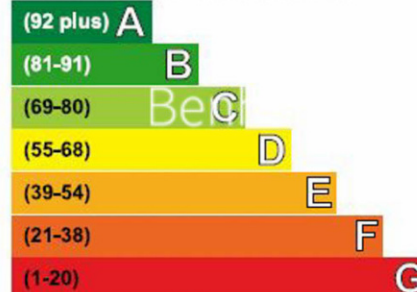

Energy Efficiency Rating

Very energy efficient - lower running costs

Not energy efficient - higher running costs

London branches open six days a week Mon - Sat

Canary Wharf | City | Colindale | Dartmouth Park | Ealing | Fulham
Hammersmith | Hampstead | Highgate | Hyde Park | Kensington | Kew
Knightsbridge | Nine Elms | Shoreditch | Southall | Surrey Quays
Wapping | Wembley | White City | Woolwich

International offices

China | Hong Kong SAR | India | Indonesia | Qatar | Malaysia | Middle East | Pakistan
Singapore | South Africa | Thailand | Turkey