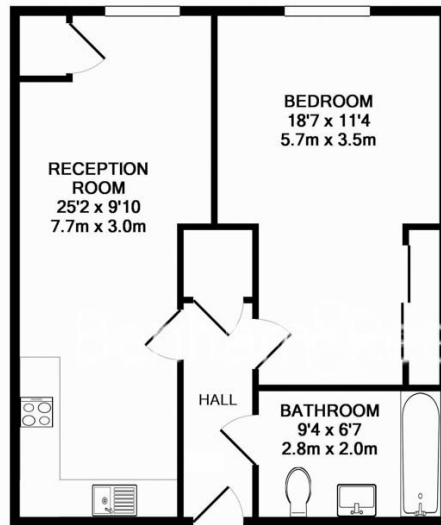

Mercury House, Ewell, KT17

£346 per week, £1,500 per month + fees

www.benhams.com

TOTAL APPROX. FLOOR AREA 533 SQ.FT. (49.5 SQ.M.)