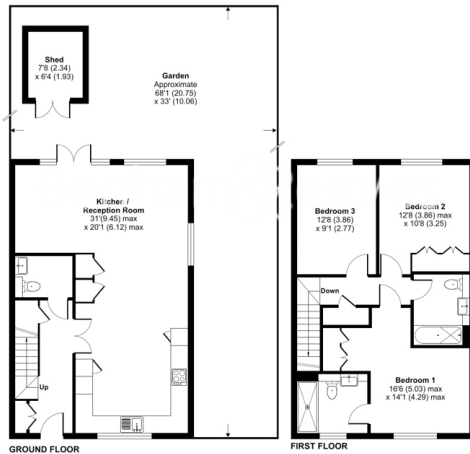

Trent Park, Enfield, EN4

£807 per week, £3,497 per month + fees

www.benhams.com

Trento Mews, Barnet, EN4
Approximate Area = 1241 sq ft / 115.2 sq m
Outbuilding = 49 sq ft / 4.5 sq m
Total = 1290 sq ft / 119.7 sq m
For identification only - Not to scale