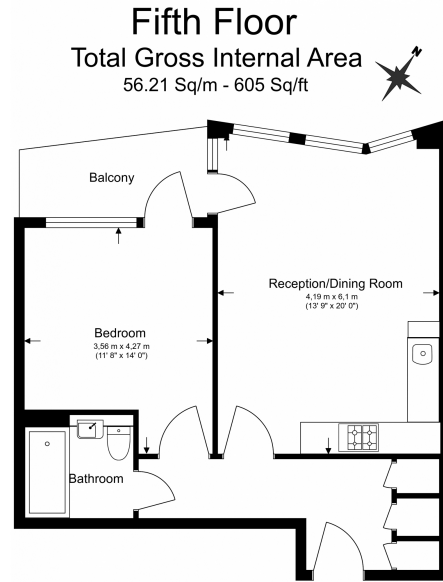

Cable Walk, Enderby Wharf Greenwich, SE10

£496 per week, £2,150 per month + fees

www.benhams.com

Benham & Reeves

Score	Energy rating	Current	Potential
92+	A		
81-91	B	85 B	85 B
69-80	C		
55-68	D		
39-54	E		
21-38	F		
1-20	G		

London branches open six days a week Mon - Sat

Canary Wharf | City | Colindale | Dartmouth Park | Ealing | Fulham
Hammersmith | Hampstead | Highgate | Hyde Park | Kensington | Kew
Knightsbridge | Nine Elms | Shoreditch | Southall | Surrey Quays
Wapping | Wembley | White City | Woolwich

International offices

China | Hong Kong SAR | India | Indonesia | Qatar | Malaysia | Middle East | Pakistan
Singapore | South Africa | Thailand | Turkey

Benham & Reeves