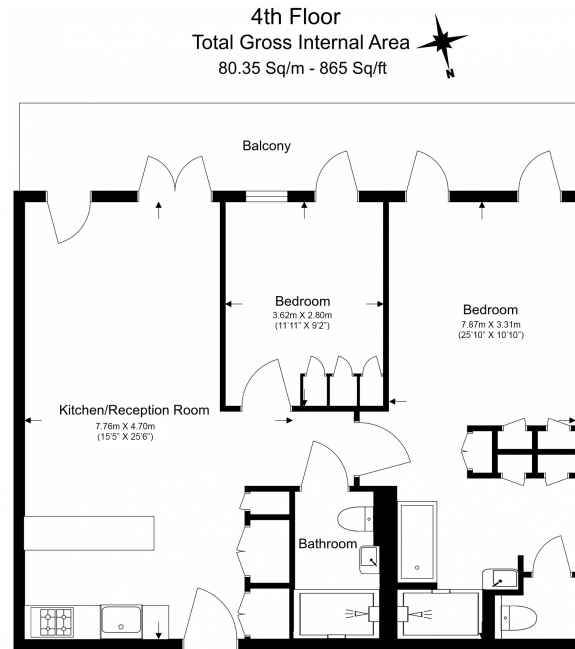

New Union Square, Embassy Gardens, SW11

£1,154 per week, £5,000 per month + fees

www.benhams.com

Energy Efficiency Rating		
	Current	Potential
<i>Very energy efficient - lower running costs</i>		
(92-100) A		
(81-91) B	84	84
(69-80) C		
(55-68) D		
(39-54) E		
(21-38) F		
(1-20) G		
<i>Not energy efficient - higher running costs</i>		
England & Wales	EU Directive 2002/91/EC	

London branches open six days a week Mon - Sat

Canary Wharf | City | Colindale | Dartmouth Park | Ealing | Fulham
Hammersmith | Hampstead | Highgate | Hyde Park | Kensington | Kew
Knightsbridge | Nine Elms | Shoreditch | Southall | Surrey Quays
Wapping | Wembley | White City | Woolwich

International offices

China | Hong Kong SAR | India | Indonesia | Qatar | Malaysia | Middle East | Pakistan
Singapore | South Africa | Thailand | Turkey