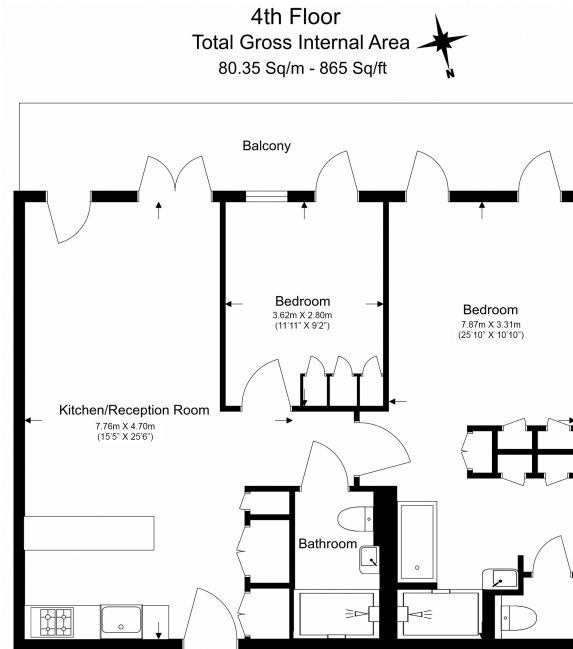

New Union Square, Embassy Gardens, SW11

£1,154 per week, £5,000 per month + fees

www.benhams.com