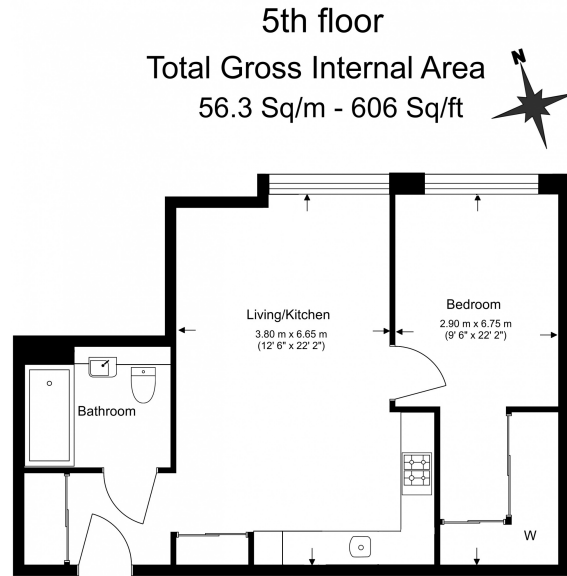

Lillie Square, Earls Court, SW6

£725 per week, £3,142 per month + fees

www.benhams.com

Score	Energy rating	Current	Potential
92+	A		
81-91	B	86 B	86 B
69-80	C		
55-68	D		
39-54	E		
21-38	F		
1-20	G		

London branches open six days a week Mon - Sat

Canary Wharf | City | Colindale | Dartmouth Park | Ealing | Fulham
Hammersmith | Hampstead | Highgate | Hyde Park | Kensington | Kew
Knightsbridge | Nine Elms | Shoreditch | Southall | Surrey Quays
Wapping | Wembley | White City | Woolwich

International offices

China | Hong Kong SAR | India | Indonesia | Qatar | Malaysia | Middle East | Pakistan
Singapore | South Africa | Thailand | Turkey