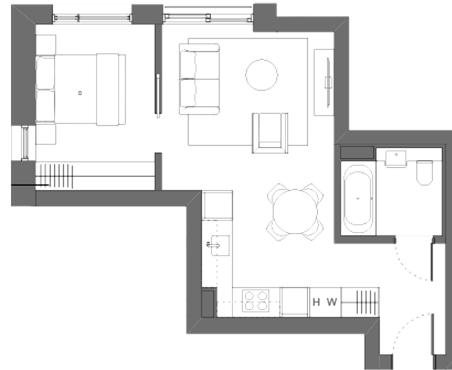

Lillie Square, Earls Court, SW6

£650 per week, £2,817 per month + fees

www.benhams.com

2nd Floor

Approx gross internal area: 485sq/ft - 45.1sq/m

LIVING AREA
3.9M X 6.65M/12' 10" X 21' 10"
BEDROOM
2.7M X 3.75M/8' 10" X 12' 4"

Score	Energy rating	Current	Potential
92+	A		
81-91	B	84 | B	84 | B
69-80	C		
55-68	D		
39-54	E		
21-38	F		
1-20	G		

London branches open six days a week Mon - Sat

Canary Wharf | City | Colindale | Dartmouth Park | Ealing | Fulham
Hammersmith | Hampstead | Highgate | Hyde Park | Kensington | Kew
Knightsbridge | Nine Elms | Shoreditch | Southall | Surrey Quays
Wapping | Wembley | White City | Woolwich

International offices

China | Hong Kong SAR | India | Indonesia | Qatar | Malaysia | Middle East | Pakistan
Singapore | South Africa | Thailand | Turkey