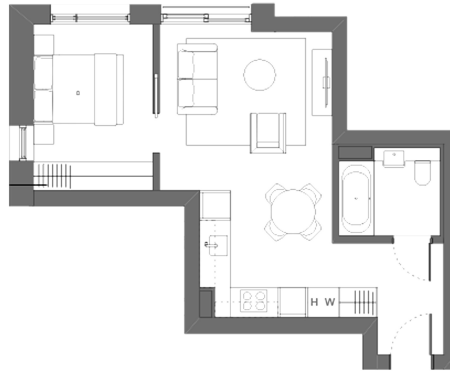

Lillie Square, Earls Court, SW6

£695 per week, £3,012 per month + fees

www.benhams.com

2nd Floor

Approx gross internal area: 485sq/ft - 45.1sq/m

LIVING AREA
3.9M X 6.65M/12' 10" X 21' 10"
BEDROOM
2.7M X 3.75M/8' 10" X 12' 4"

Score	Energy rating	Current	Potential
92+	A		
81-91	B	84 | B	84 | B
69-80	C		
55-68	D		
39-54	E		
21-38	F		
1-20	G		

London branches open six days a week Mon - Sat

Canary Wharf | City | Colindale | Dartmouth Park | Ealing | Fulham
Hammersmith | Hampstead | Highgate | Hyde Park | Kensington | Kew
Knightsbridge | Nine Elms | Shoreditch | Southall | Surrey Quays
Wapping | Wembley | White City | Woolwich

International offices

China | Hong Kong SAR | India | Indonesia | Qatar | Malaysia | Middle East | Pakistan
Singapore | South Africa | Thailand | Turkey