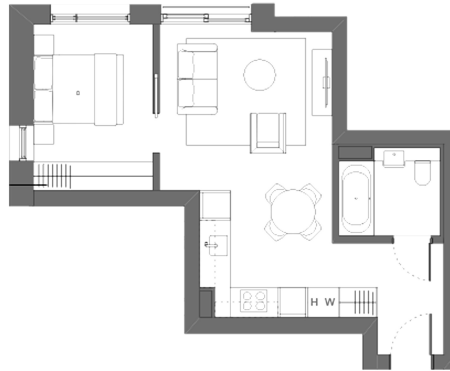

Lillie Square, Earls Court, SW6

£550 per week, £2,383 per month + fees

www.benhams.com

2nd Floor

Approx gross internal area: 485sq/ft - 45.1sq/m

LIVING AREA
3.9M X 6.65M/12' 10" X 21' 10"
BEDROOM
2.7M X 3.75M/8' 10" X 12' 4"

Score	Energy rating	Current	Potential
92+	A		
81-91	B	84 | B	84 | B
69-80	C		
55-68	D		
39-54	E		
21-38	F		
1-20	G		

London branches open six days a week Mon - Sat

Canary Wharf | City | Colindale | Dartmouth Park | Ealing | Fulham
Hammersmith | Hampstead | Highgate | Hyde Park | Kensington | Kew
Knightsbridge | Nine Elms | Shoreditch | Southall | Surrey Quays
Wapping | Wembley | White City | Woolwich

International offices

China | Hong Kong SAR | India | Indonesia | Qatar | Malaysia | Middle East | Pakistan
Singapore | South Africa | Thailand | Turkey