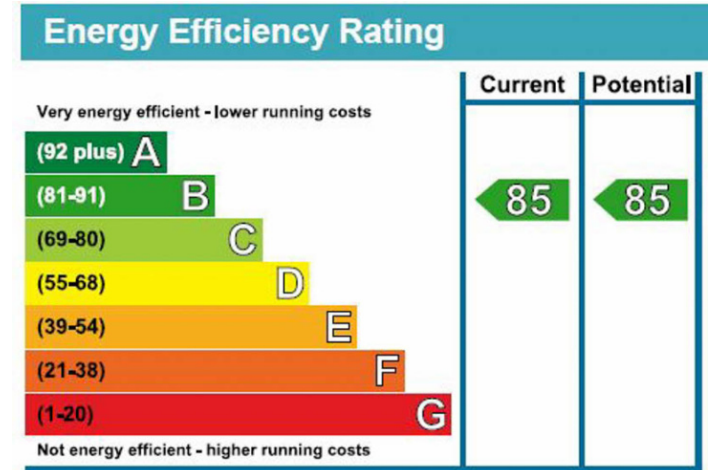

London branches open six days a week Mon - Sat

Canary Wharf | City | Colindale | Dartmouth Park | Ealing | Fulham
Hammersmith | Hampstead | Highgate | Hyde Park | Kensington | Kew
Knightsbridge | Nine Elms | Shoreditch | Southall | Surrey Quays
Wapping | Wembley | White City | Woolwich

International offices

China | Hong Kong SAR | India | Indonesia | Qatar | Malaysia | Middle East | Pakistan
Singapore | South Africa | Thailand | Turkey