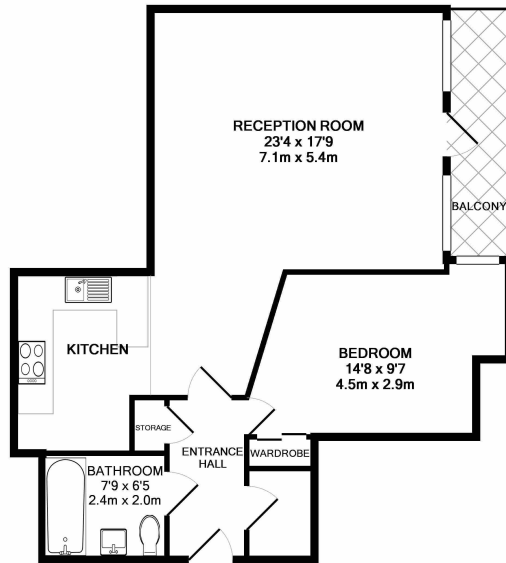

Longfield Avenue, Ealing, W5

£531 per week, £2,301 per month + fees

www.benhams.com

TOTAL APPROX. FLOOR AREA 692 SQ.FT. (64.2 SQ.M.)