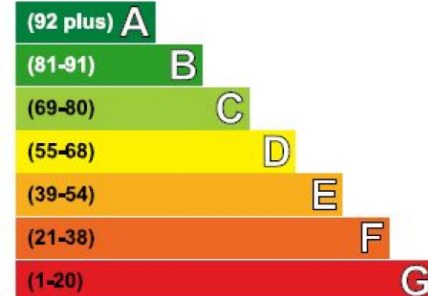

Energy Efficiency Rating

Very energy efficient - lower running costs

Not energy efficient - higher running costs

	Current	Potential
Very energy efficient - lower running costs		
(92 plus) A		
(81-91) B	84	84
(69-80) C		
(55-68) D		
(39-54) E		
(21-38) F		
(1-20) G		
Not energy efficient - higher running costs		

London branches open six days a week Mon - Sat

Canary Wharf | City | Colindale | Dartmouth Park | Ealing | Fulham
Hammersmith | Hampstead | Highgate | Hyde Park | Kensington | Kew
Knightsbridge | Nine Elms | Shoreditch | Southall | Surrey Quays
Wapping | Wembley | White City | Woolwich

International offices

China | Hong Kong SAR | India | Indonesia | Qatar | Malaysia | Middle East | Pakistan
Singapore | South Africa | Thailand | Turkey

Benham & Reeves