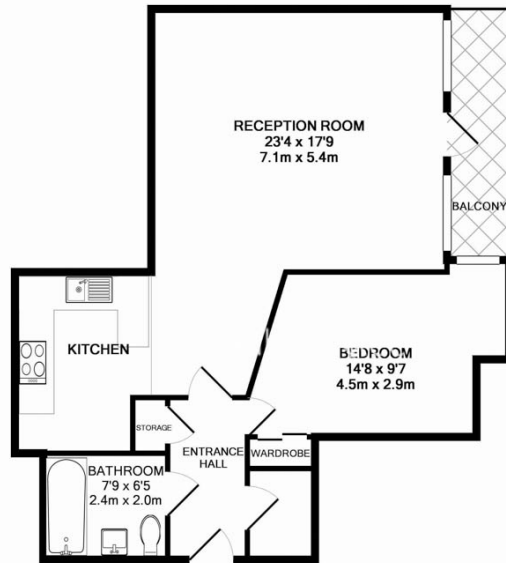

Longfield Avenue, Ealing, W5

£508 per week, £2,201 per month + fees

www.benhams.com

TOTAL APPROX. FLOOR AREA 692 SQ.FT. (64.2 SQ.M.)