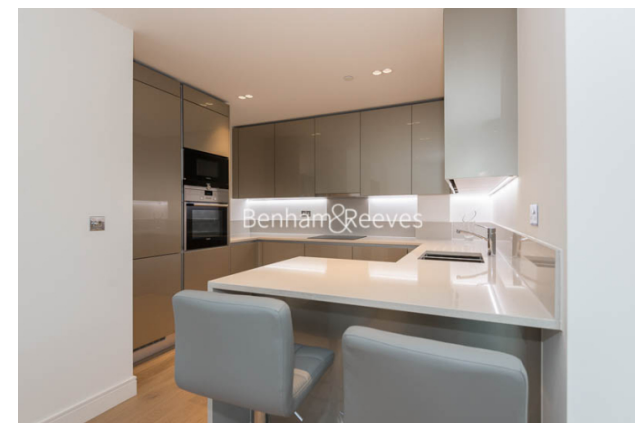

1 Bedroom   1 Bathroom   Furnished

A stylish apartment situated in a popular development in the heart of Ealing Broadway, W5. Ideally positioned a short walk from Ealing Broadway (Central and District lined) Underground and Overground station.

Please [click here](#) for full detail

Property features

24 hr concierge | Swimming pool | Gym | Close to underground | Balcony | EPC-B | Wooden floors | 3rd floor | Close to Amenities | Nearby Ealing Broadway underground and Overground station

For more information about this property, please call our Ealing branch on

020 8280 0140

Redress & Client Money Protection :

Benham and Reeves are members of The Property Ombudsman redress scheme and have Client Money protection with ARLA Propertymark. You can find more information on our website at <https://www.benhams.com/membership/>

Benham & Reeves