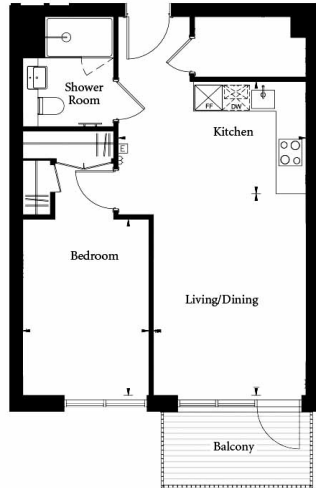

Filmworks Walk, Ealing, W5

£531 per week, £2,301 per month + fees

www.benhams.com

Total Gross Internal Area
56.2 Sq/m - 605 Sq/ft

Living/Dining	4.4m x 3.3m	14'6" x 11'0"
Kitchen	4.1m x 2.5m	13'6" x 8'0"
Bedroom	3.8m x 2.8m	12'7" x 9'0"
Balcony	5.1 sq m	55 sq ft

Score	Energy rating	Current	Potential
92+	A		
81-91	B	85 | B	85 | B
69-80	C		
55-68	D		
39-54	E		
21-38	F		
1-20	G		

London branches open six days a week Mon - Sat

Canary Wharf | City | Colindale | Dartmouth Park | Ealing | Fulham
Hammersmith | Hampstead | Highgate | Hyde Park | Kensington | Kew
Knightsbridge | Nine Elms | Shoreditch | Southall | Surrey Quays
Wapping | Wembley | White City | Woolwich

International offices

China | Hong Kong SAR | India | Indonesia | Qatar | Malaysia | Middle East | Pakistan
Singapore | South Africa | Thailand | Turkey