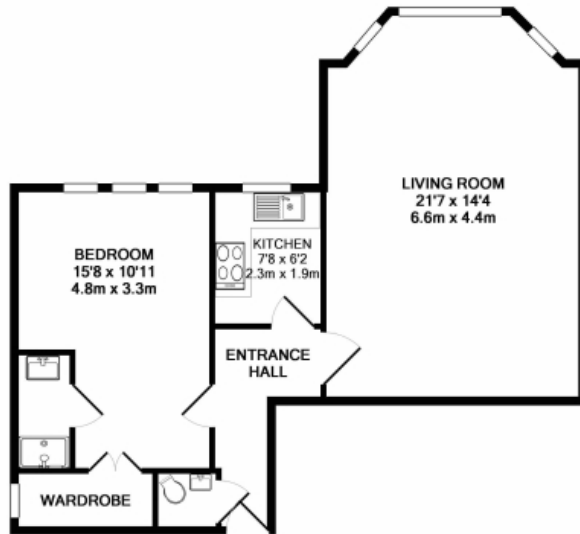

Madeley Road, Ealing, W5

£393 per week, £1,703 per month + fees

www.benhams.com

London branches open six days a week Mon - Sat

Canary Wharf | City | Colindale | Dartmouth Park | Ealing | Fulham
Hammersmith | Hampstead | Highgate | Hyde Park | Kensington | Kew
Knightsbridge | Nine Elms | Shoreditch | Southall | Surrey Quays
Wapping | Wembley | White City | Woolwich

International offices

China | Hong Kong SAR | India | Indonesia | Qatar | Malaysia | Middle East | Pakistan
Singapore | South Africa | Thailand | Turkey