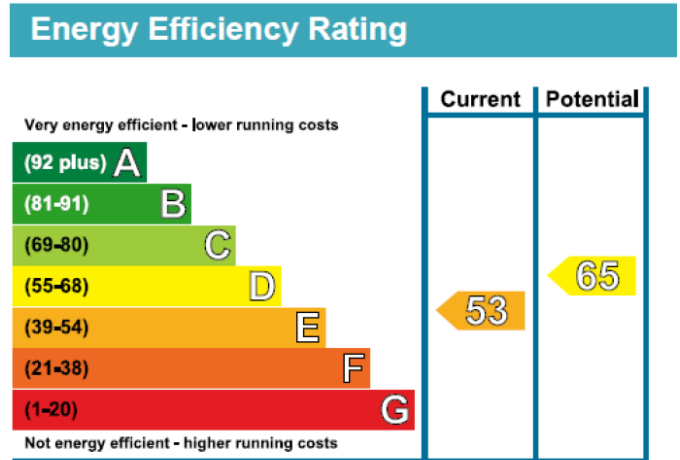

Madeley Road, Ealing, W5

£393 per week, £1,703 per month + fees

www.benhams.com

London branches open six days a week Mon - Sat

Canary Wharf | City | Colindale | Dartmouth Park | Ealing | Fulham
Hammersmith | Hampstead | Highgate | Hyde Park | Kensington | Kew
Knightsbridge | Nine Elms | Shoreditch | Southall | Surrey Quays
Wapping | Wembley | White City | Woolwich

International offices

China | Hong Kong SAR | India | Indonesia | Qatar | Malaysia | Middle East | Pakistan
Singapore | South Africa | Thailand | Turkey