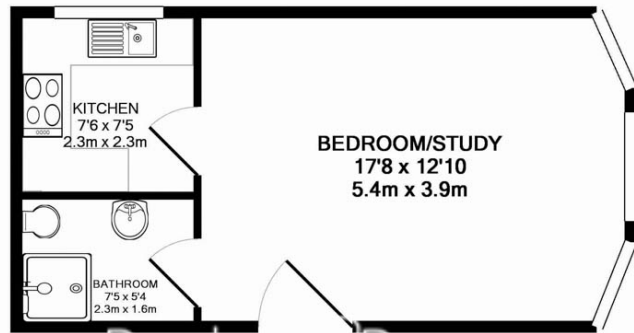

## Property features

**Studio Room | Bathroom | Reception | Furnished | Fitted Kitchen | EPC-D | 269sq ft | Communal garden | Off street parking | Nearby Ealing Broadway**

For more information about this property,  
please call our Ealing branch on

# Madeley Road, Ealing, W5

£289 per week, £1,252 per month + fees

www.benhams.com

F1.34MR.W5  
TOTAL APPROX. FLOOR AREA 317 SQ.FT. (29.4 SQ.M.)

Whilst every attempt has been made to ensure the accuracy of the floor plan contained here, measurements of doors, windows, rooms and any other items are approximate and no responsibility is taken for any error, omission, or mis-statement. This plan is for illustrative purposes only and should be used as such by any prospective purchaser. The services, systems and appliances shown have not been tested and no guarantee as to their operability or efficiency can be given  
Made with Metropix ©2017