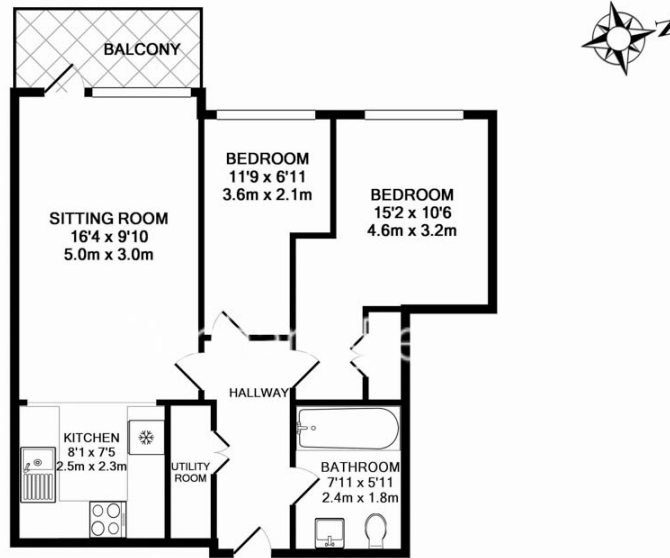

Dickens Yard, Ealing, W5

£554 per week, £2,401 per month + fees

www.benhams.com

London branches open six days a week Mon - Sat

Canary Wharf | City | Colindale | Dartmouth Park | Ealing | Fulham
Hammersmith | Hampstead | Highgate | Hyde Park | Kensington | Kew
Knightsbridge | Nine Elms | Shoreditch | Southall | Surrey Quays
Wapping | Wembley | White City | Woolwich

International offices

China | Hong Kong SAR | India | Indonesia | Qatar | Malaysia | Middle East | Pakistan
Singapore | South Africa | Thailand | Turkey