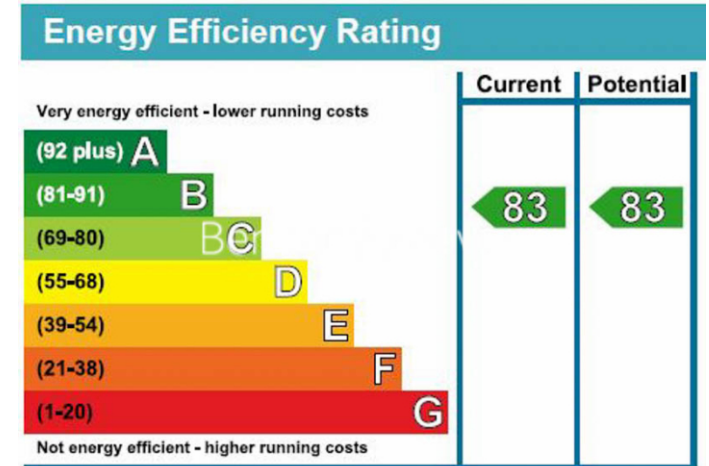

Dickens Yard, Ealing, W5

£554 per week, £2,401 per month + fees

www.benhams.com

London branches open six days a week Mon - Sat

Canary Wharf | City | Colindale | Dartmouth Park | Ealing | Fulham
Hammersmith | Hampstead | Highgate | Hyde Park | Kensington | Kew
Knightsbridge | Nine Elms | Shoreditch | Southall | Surrey Quays
Wapping | Wembley | White City | Woolwich

International offices

China | Hong Kong SAR | India | Indonesia | Qatar | Malaysia | Middle East | Pakistan
Singapore | South Africa | Thailand | Turkey