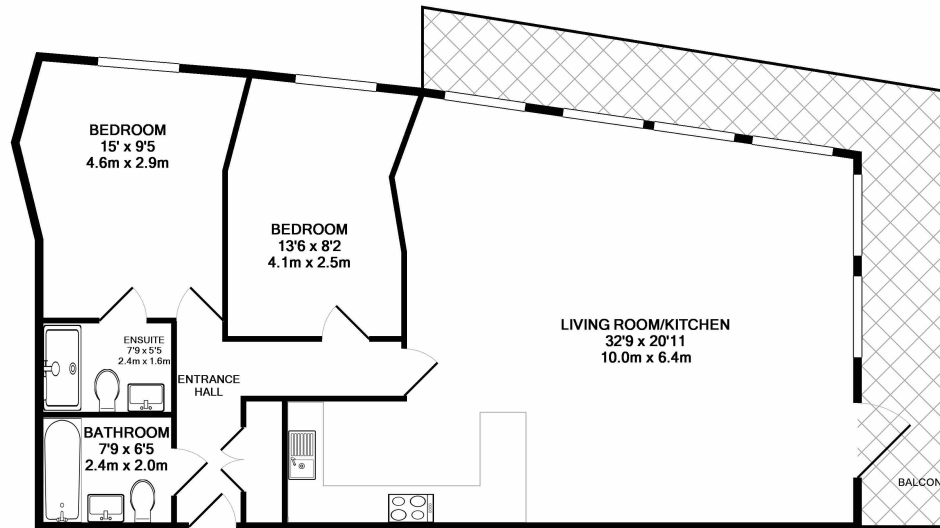

Longfield Avenue, Ealing, W5

£785 per week, £3,402 per month + fees

www.benhams.com

54VH DYE W5
TOTAL APPROX. FLOOR AREA 1148 SQ.FT. (106.7 SQ.M.)