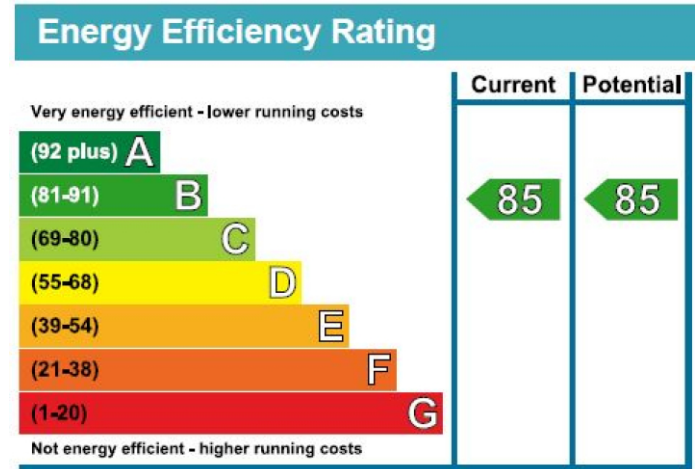

London branches open six days a week Mon - Sat

Canary Wharf | City | Colindale | Dartmouth Park | Ealing | Fulham
Hammersmith | Hampstead | Highgate | Hyde Park | Kensington | Kew
Knightsbridge | Nine Elms | Shoreditch | Southall | Surrey Quays
Wapping | Wembley | White City | Woolwich

International offices

China | Hong Kong SAR | India | Indonesia | Israel | Malaysia | Middle East | Pakistan
Qatar | Singapore | South Africa | Thailand | Turkey