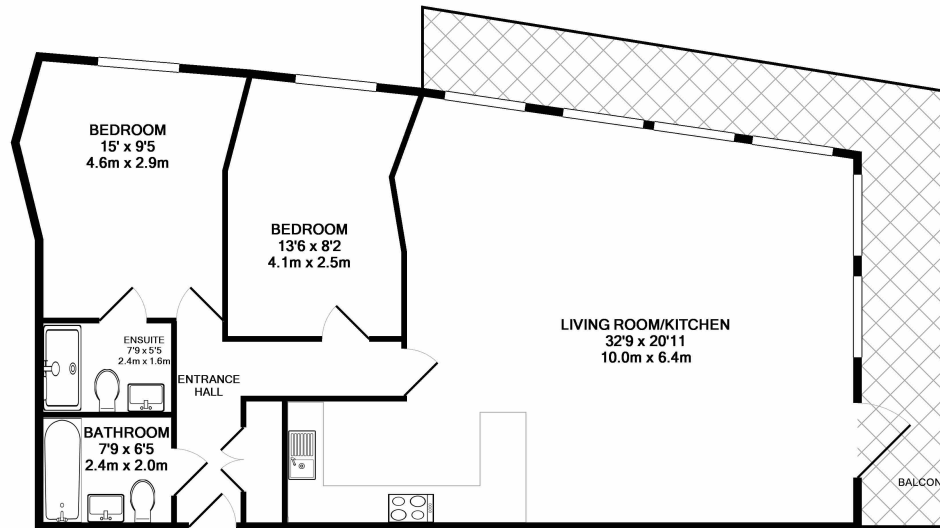

Longfield Avenue, Ealing, W5

£785 per week, £3,402 per month + fees

www.benhams.com

54VH,DYE,W5
TOTAL APPROX. FLOOR AREA 1148 SQ.FT. (106.7 SQ.M.)