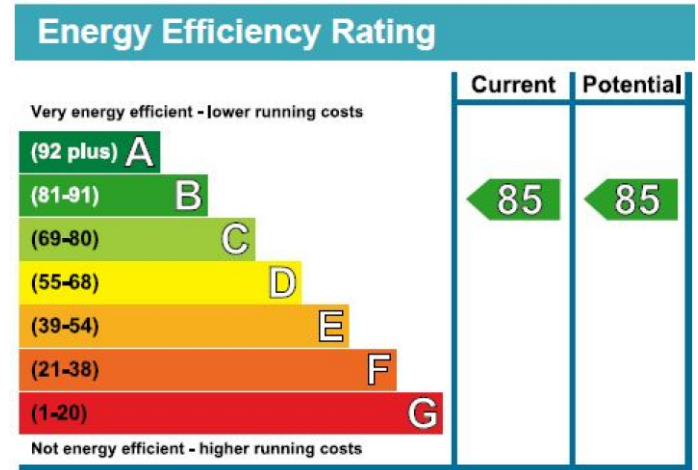

London branches open six days a week Mon - Sat

Canary Wharf | City | Colindale | Dartmouth Park | Ealing | Fulham
Hammersmith | Hampstead | Highgate | Hyde Park | Kensington | Kew
Knightsbridge | Nine Elms | Shoreditch | Southall | Surrey Quays
Wapping | Wembley | White City | Woolwich

International offices

China | Hong Kong SAR | India | Indonesia | Qatar | Malaysia | Middle East | Pakistan
Singapore | South Africa | Thailand | Turkey