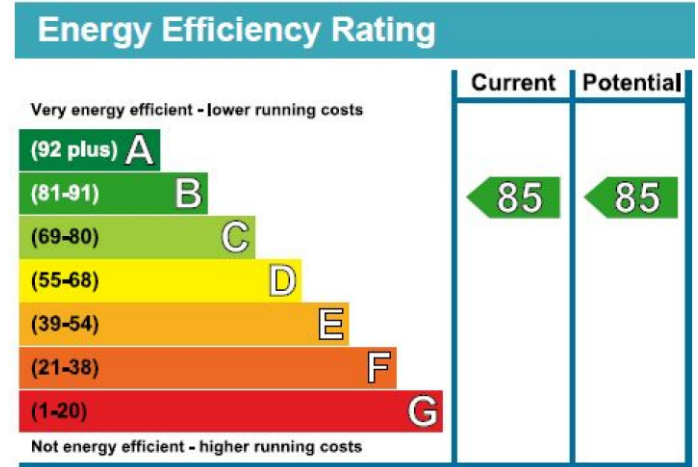

London branches open six days a week Mon - Sat

Canary Wharf | City | Colindale | Dartmouth Park | Ealing | Fulham
Hammersmith | Hampstead | Highgate | Hyde Park | Kensington | Kew
Knightsbridge | Nine Elms | Shoreditch | Southall | Surrey Quays
Wapping | Wembley | White City | Woolwich

International offices

China | Hong Kong SAR | India | Indonesia | Qatar | Malaysia | Middle East | Pakistan
Singapore | South Africa | Thailand | Turkey