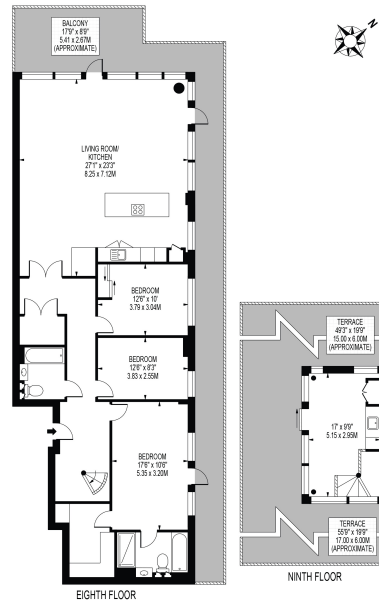

Longfield Avenue, Ealing, W5

£1,362 per week, £5,902 per month + fees

www.benhams.com

BELGRAVIA HOUSE
APPROXIMATE GROSS INTERNAL FLOOR AREA: 1630 SQ FT - 151.47 SQ M

London branches open six days a week Mon - Sat

Canary Wharf | City | Colindale | Dartmouth Park | Ealing | Fulham
Hammersmith | Hampstead | Highgate | Hyde Park | Kensington | Kew
Knightsbridge | Nine Elms | Shoreditch | Southall | Surrey Quays
Wapping | Wembley | White City | Woolwich

International offices

China | Hong Kong SAR | India | Indonesia | Qatar | Malaysia | Middle East | Pakistan
Singapore | South Africa | Thailand | Turkey