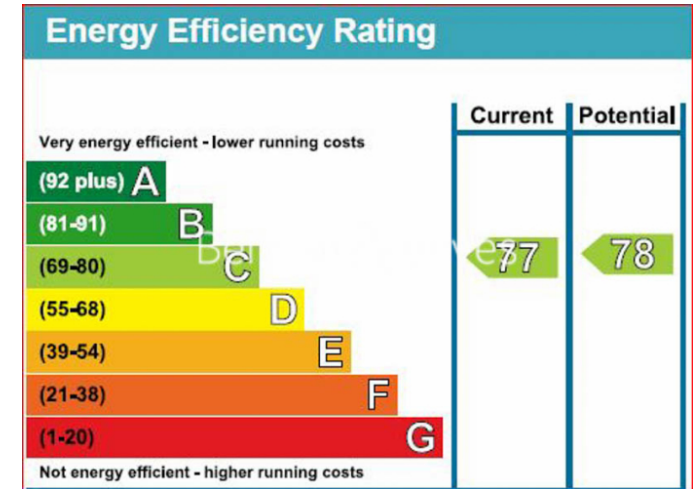

Longfield Avenue, Ealing, W5

£1,362 per week, £5,902 per month + fees

www.benhams.com

BELGRAVIA HOUSE
APPROXIMATE GROSS INTERNAL FLOOR AREA: 1630 SQ FT - 151.47 SQ M

London branches open six days a week Mon - Sat

Canary Wharf | City | Colindale | Dartmouth Park | Ealing | Fulham
Hammersmith | Hampstead | Highgate | Hyde Park | Kensington | Kew
Knightsbridge | Nine Elms | Shoreditch | Southall | Surrey Quays
Wapping | Wembley | White City | Woolwich

International offices

China | Hong Kong SAR | India | Indonesia | Qatar | Malaysia | Middle East | Pakistan
Singapore | South Africa | Thailand | Turkey