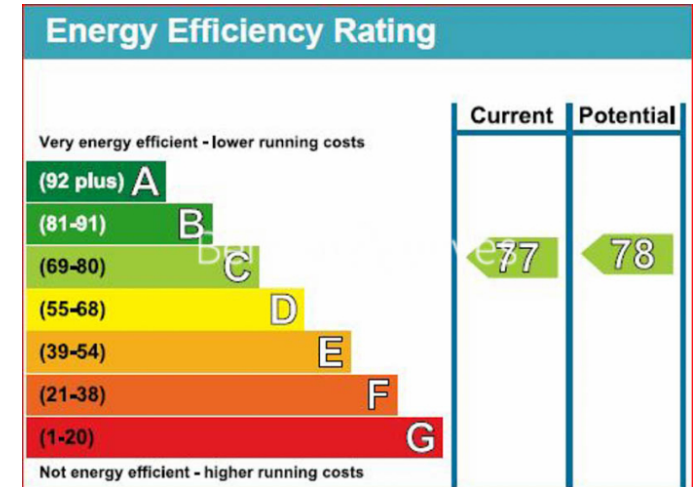

Longfield Avenue, Ealing, W5

£1,362 per week, £5,902 per month + fees

www.benhams.com

BELGRAVIA HOUSE
APPROXIMATE GROSS INTERNAL FLOOR AREA: 1630 SQ FT - 151.47 SQ M

London branches open six days a week Mon - Sat

Canary Wharf | City | Colindale | Dartmouth Park | Ealing | Fulham
Hammersmith | Hampstead | Highgate | Hyde Park | Kensington | Kew
Knightsbridge | Nine Elms | Shoreditch | Southall | Surrey Quays
Wapping | Wembley | White City | Woolwich

International offices

China | Hong Kong SAR | India | Indonesia | Qatar | Malaysia | Middle East | Pakistan
Singapore | South Africa | Thailand | Turkey