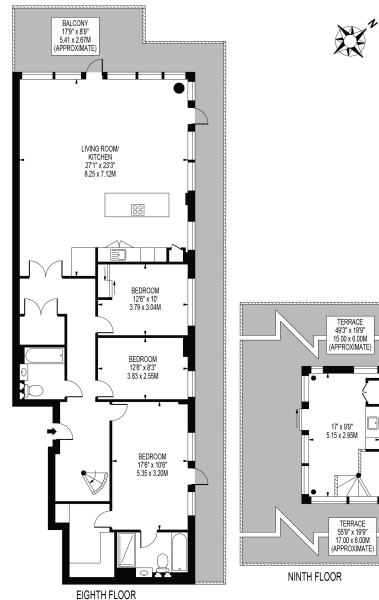

Longfield Avenue, Ealing, W5

£1,362 per week, £5,902 per month + fees

www.benhams.com

BELGRAVIA HOUSE
APPROXIMATE GROSS INTERNAL FLOOR AREA: 1630 SQ FT - 151.47 SQ M

London branches open six days a week Mon - Sat

Canary Wharf | City | Colindale | Dartmouth Park | Ealing | Fulham
Hammersmith | Hampstead | Highgate | Hyde Park | Kensington | Kew
Knightsbridge | Nine Elms | Shoreditch | Southall | Surrey Quays
Wapping | Wembley | White City | Woolwich

International offices

China | Hong Kong SAR | India | Indonesia | Qatar | Malaysia | Middle East | Pakistan
Singapore | South Africa | Thailand | Turkey