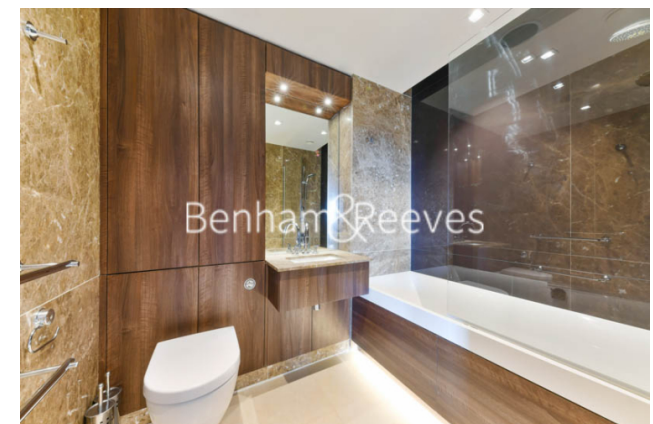

3 Bedrooms   2 Bathrooms
Furnished/UnFurnished

A stunning, interior designed three bedroom penthouse apartment set in the popular Dickens Yard development right in the heart of Ealing. The property is moments' away from Ealing Broadway (Central and District lines) underground and National Rail stations.

Please [click here](#) for full detail

Property features

Penthouse apartment | Large terrace | Sun room | Swimming pool | Underground parking | EPC-C | 24hr concierge | Gym | Ealing Broadway underground & National Rail stations.

For more information about this property,
please call our Ealing branch on

020 8280 0140

Redress & Client Money Protection :

Benham and Reeves are members of The Property Ombudsman redress scheme and have Client Money protection with ARLA Propertymark. You can find more information on our website at <https://www.benhams.com/membership/>

Benham & Reeves