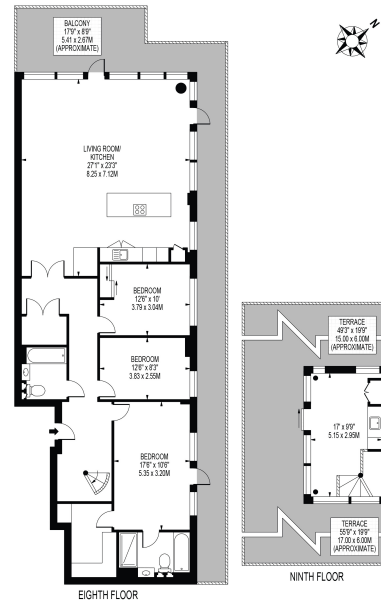

Longfield Avenue, Ealing, W5

£1,362 per week, £5,902 per month + fees

www.benhams.com

BELGRAVIA HOUSE
APPROXIMATE GROSS INTERNAL FLOOR AREA: 1630 SQ FT - 151.47 SQ M

London branches open six days a week Mon - Sat

Canary Wharf | City | Colindale | Dartmouth Park | Ealing | Fulham
Hammersmith | Hampstead | Highgate | Hyde Park | Kensington | Kew
Knightsbridge | Nine Elms | Shoreditch | Southall | Surrey Quays
Wapping | Wembley | White City | Woolwich

International offices

China | Hong Kong SAR | India | Indonesia | Qatar | Malaysia | Middle East | Pakistan
Singapore | South Africa | Thailand | Turkey