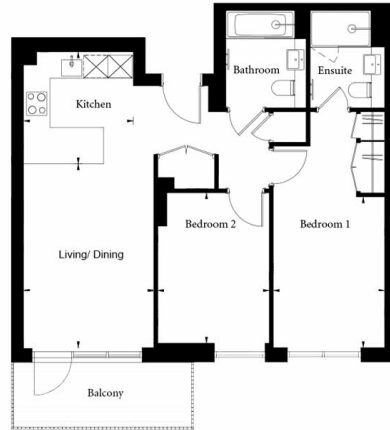

Filmworks Walk, Ealing, W5

£647 per week, £2,804 per month + fees

www.benhams.com

Total Gross Internal Area
73.8 Sq/m - 794 Sq/ft

Living/Dining	4.5m x 3.2m	14'10" x 10'6"
Kitchen	2.8m x 2.7m	9'1" x 8'10"
Bedroom 1	3.7m x 2.8m	12'2" x 9'0"
Bedroom 2	3.7m x 2.8m	12'0" x 9'0"
Balcony	7.0 sq m	75 sq ft

Score	Energy rating	Current	Potential
92+	A		
81-91	B	84 | B	84 | B
69-80	C		
55-68	D		
39-54	E		
21-38	F		
1-20	G		

London branches open six days a week Mon - Sat

Canary Wharf | City | Colindale | Dartmouth Park | Ealing | Fulham
Hammersmith | Hampstead | Highgate | Hyde Park | Kensington | Kew
Knightsbridge | Nine Elms | Shoreditch | Southall | Surrey Quays
Wapping | Wembley | White City | Woolwich

International offices

China | Hong Kong SAR | India | Indonesia | Qatar | Malaysia | Middle East | Pakistan
Singapore | South Africa | Thailand | Turkey

Benham & Reeves