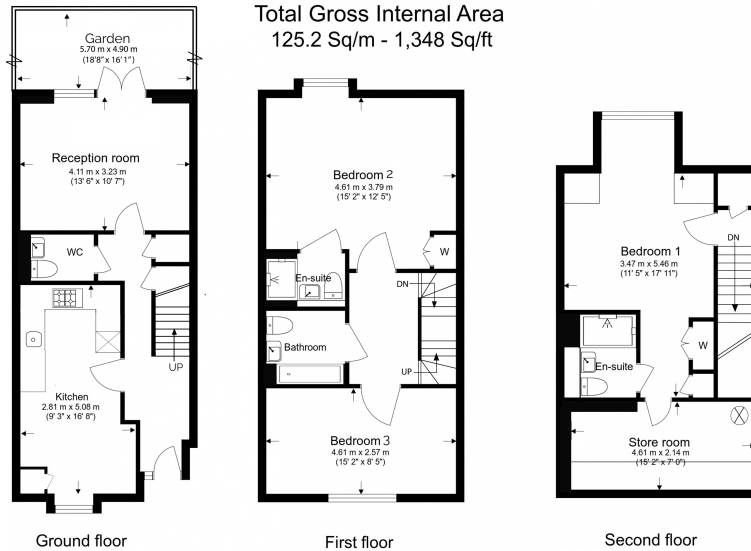

Felix Road, Ealing, W13

£970 per week, £4,203 per month + fees

www.benhams.com