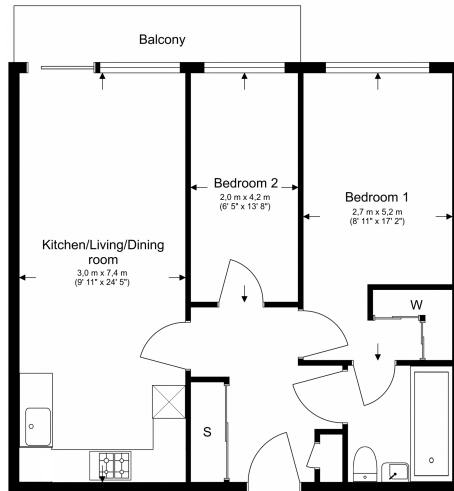

Royal Arsenal Riverside, Duke of Wellington Avenue, SE18

www.benhams.com

£577 per week, £2,500 per month + fees

Total Gross Internal Area
58.7 Sq/m - 632 Sq/ft

Benham & Reeves

Score	Energy rating	Current	Potential
92+	A		
81-91	B	87 B	87 B
69-80	C		
55-68	D		
39-54	E		
21-38	F		
1-20	G		

London branches open six days a week Mon - Sat

Canary Wharf | City | Colindale | Dartmouth Park | Ealing | Fulham
Hammersmith | Hampstead | Highgate | Hyde Park | Kensington | Kew
Knightsbridge | Nine Elms | Shoreditch | Southall | Surrey Quays
Wapping | Wembley | White City | Woolwich