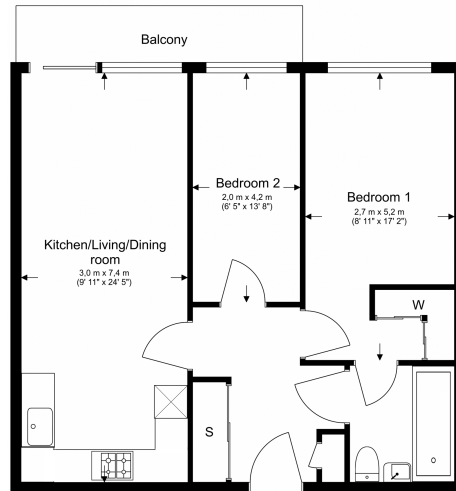

Royal Arsenal Riverside, Duke of Wellington Avenue, SE18

www.benhams.com

£577 per week, £2,500 per month + fees

Total Gross Internal Area
58.7 Sq/m - 632 Sq/ft

Benham & Reeves

Score	Energy rating	Current	Potential
92+	A		
81-91	B	87 B	87 B
69-80	C		
55-68	D		
39-54	E		
21-38	F		
1-20	G		

London branches open six days a week Mon - Sat

Canary Wharf | City | Colindale | Dartmouth Park | Ealing | Fulham
Hammersmith | Hampstead | Highgate | Hyde Park | Kensington | Kew
Knightsbridge | Nine Elms | Shoreditch | Southall | Surrey Quays
Wapping | Wembley | White City | Woolwich

International offices

China | Hong Kong SAR | India | Indonesia | Qatar | Malaysia | Middle East | Pakistan
Singapore | South Africa | Thailand | Turkey

Benham & Reeves