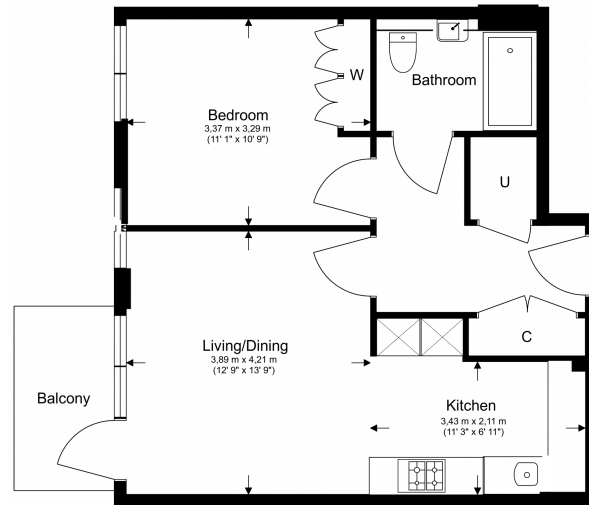

Merrivale Terrace, Distillery Road, W6

£692 per week, £2,999 per month + fees

www.benhams.com

Total Gross Internal Area
53.9 Sq/m - 580.1 Sq/ft

Benham & Reeves

Score	Energy rating	Current	Potential
92+	A		
81-91	B	86 B	86 B
69-80	C		
55-68	D		
39-54	E		
21-38	F		
1-20	G		

London branches open six days a week Mon - Sat

Canary Wharf | City | Colindale | Dartmouth Park | Ealing | Fulham
Hammersmith | Hampstead | Highgate | Hyde Park | Kensington | Kew
Knightsbridge | Nine Elms | Shoreditch | Southall | Surrey Quays
Wapping | Wembley | White City | Woolwich

International offices

China | Hong Kong SAR | India | Indonesia | Qatar | Malaysia | Middle East | Pakistan
Singapore | South Africa | Thailand | Turkey

Benham & Reeves