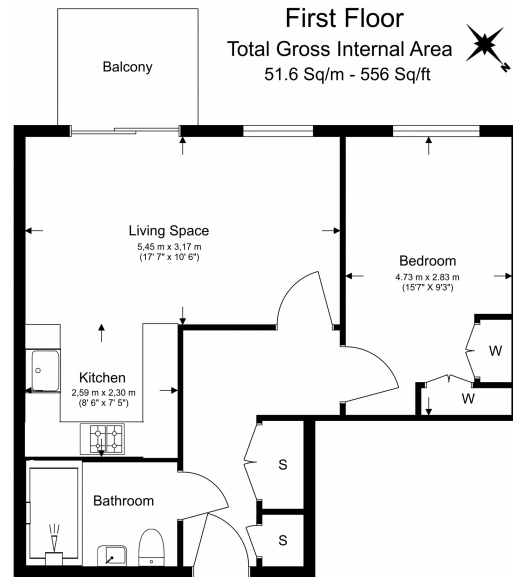

Merrivale Terrace, Distillery Road, SW6

£658 per week, £2,851 per month + fees

www.benhams.com

Score	Energy rating	Current	Potential
92+	A		
81-91	B	86 B	86 B
69-80	C		
55-68	D		
39-54	E		
21-38	F		
1-20	G		

London branches open six days a week Mon - Sat

Canary Wharf | City | Colindale | Dartmouth Park | Ealing | Fulham
Hammersmith | Hampstead | Highgate | Hyde Park | Kensington | Kew
Knightsbridge | Nine Elms | Shoreditch | Southall | Surrey Quays
Wapping | Wembley | White City | Woolwich

International offices

China | Hong Kong SAR | India | Indonesia | Qatar | Malaysia | Middle East | Pakistan
Singapore | South Africa | Thailand | Turkey