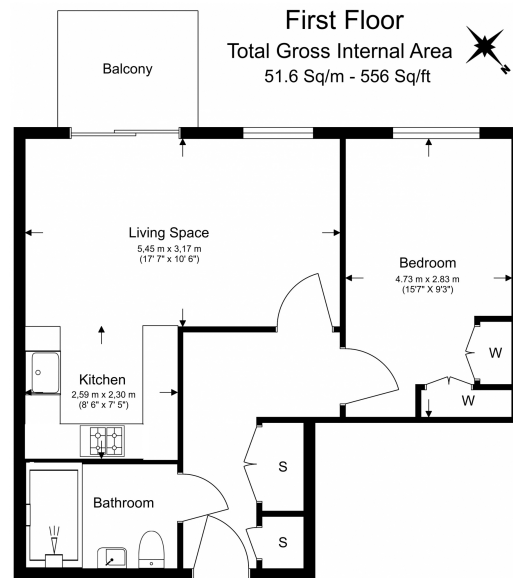

Merrivale Terrace, Distillery Road, SW6

£658 per week, £2,851 per month + fees

www.benhams.com