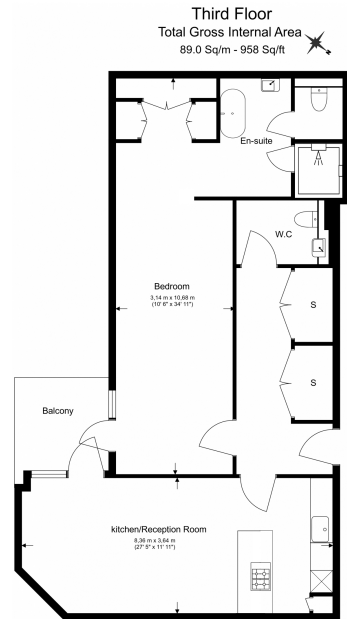

Queens Wharf, Crisp Road, W6

£675 per week, £2,925 per month + fees

www.benhams.com

Score	Energy rating	Current	Potential
92+	A		
81-91	B	86 B	86 B
69-80	C		
55-68	D		
39-54	E		
21-38	F		
1-20	G		

London branches open six days a week Mon - Sat

Canary Wharf | City | Colindale | Dartmouth Park | Ealing | Fulham
Hammersmith | Hampstead | Highgate | Hyde Park | Kensington | Kew
Knightsbridge | Nine Elms | Shoreditch | Southall | Surrey Quays
Wapping | Wembley | White City | Woolwich

International offices

China | Hong Kong SAR | India | Indonesia | Qatar | Malaysia | Middle East | Pakistan
Singapore | South Africa | Thailand | Turkey