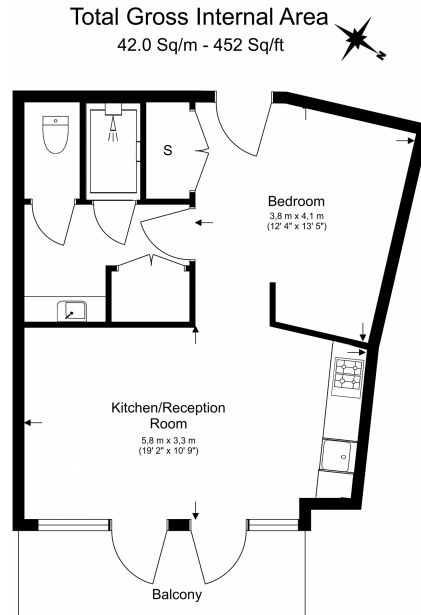

Queens Wharf, Crisp Road, W6

£508 per week, £2,200 per month + fees

www.benhams.com

Score	Energy rating	Current	Potential
92+	A		
81-91	B	84 B	84 B
69-80	C		
55-68	D		
39-54	E		
21-38	F		
1-20	G		

London branches open six days a week Mon - Sat

Canary Wharf | City | Colindale | Dartmouth Park | Ealing | Fulham
Hammersmith | Hampstead | Highgate | Hyde Park | Kensington | Kew
Knightsbridge | Nine Elms | Shoreditch | Southall | Surrey Quays
Wapping | Wembley | White City | Woolwich

International offices

China | Hong Kong SAR | India | Indonesia | Qatar | Malaysia | Middle East | Pakistan
Singapore | South Africa | Thailand | Turkey