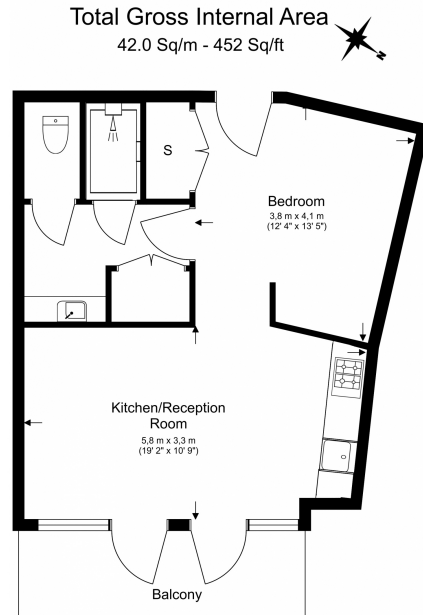

Queens Wharf, Crisp Road, W6

£508 per week, £2,200 per month + fees

www.benhams.com

Score	Energy rating	Current	Potential
92+	A		
81-91	B	84 B	84 B
69-80	C		
55-68	D		
39-54	E		
21-38	F		
1-20	G		

London branches open six days a week Mon - Sat

Canary Wharf | City | Colindale | Dartmouth Park | Ealing | Fulham
Hammersmith | Hampstead | Highgate | Hyde Park | Kensington | Kew
Knightsbridge | Nine Elms | Shoreditch | Southall | Surrey Quays
Wapping | Wembley | White City | Woolwich

International offices

China | Hong Kong SAR | India | Indonesia | Qatar | Malaysia | Middle East | Pakistan
Singapore | South Africa | Thailand | Turkey