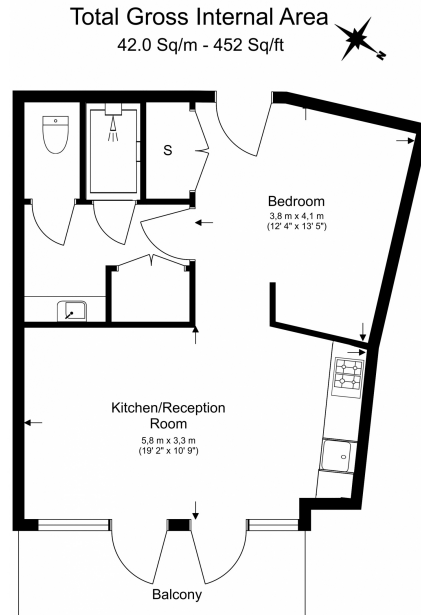

Queens Wharf, Crisp Road, W6

£462 per week, £2,000 per month + fees

www.benhams.com

Score	Energy rating	Current	Potential
92+	A		
81-91	B	84 B	84 B
69-80	C		
55-68	D		
39-54	E		
21-38	F		
1-20	G		

London branches open six days a week Mon - Sat

Canary Wharf | City | Colindale | Dartmouth Park | Ealing | Fulham
Hammersmith | Hampstead | Highgate | Hyde Park | Kensington | Kew
Knightsbridge | Nine Elms | Shoreditch | Southall | Surrey Quays
Wapping | Wembley | White City | Woolwich

International offices

China | Hong Kong SAR | India | Indonesia | Qatar | Malaysia | Middle East | Pakistan
Singapore | South Africa | Thailand | Turkey