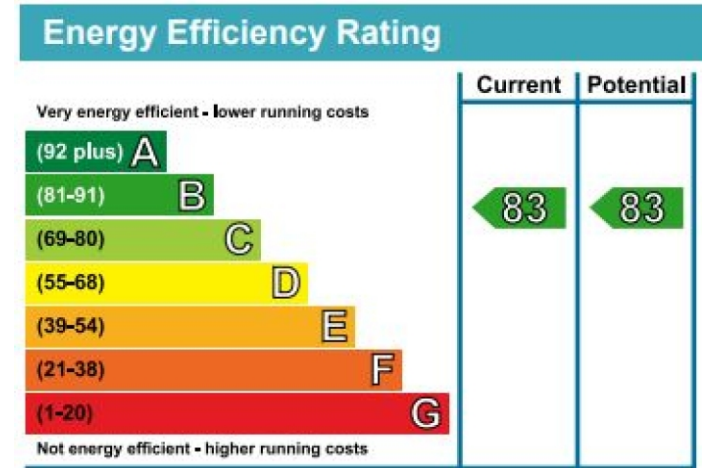

Fellow Square, Cricklewood, NW2

£347 per week, £1,504 per month + fees

www.benhams.com

4th Floor
Approx gross internal area: 580sq/ft - 54sq/m

London branches open six days a week Mon - Sat

Canary Wharf | City | Colindale | Dartmouth Park | Ealing | Fulham
Hammersmith | Hampstead | Highgate | Hyde Park | Kensington | Kew
Knightsbridge | Nine Elms | Shoreditch | Southall | Surrey Quays
Wapping | Wembley | White City | Woolwich

International offices

China | Hong Kong SAR | India | Indonesia | Qatar | Malaysia | Middle East | Pakistan
Singapore | South Africa | Thailand | Turkey