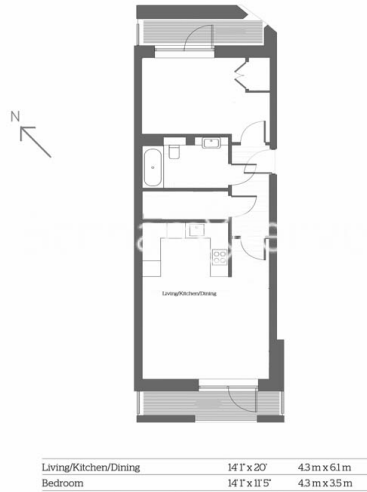

Fellow Square, Cricklewood, NW2

£347 per week, £1,504 per month + fees

www.benhams.com

4th Floor
Approx gross internal area: 580sq/ft - 54sq/m

London branches open six days a week Mon - Sat

Canary Wharf | City | Colindale | Dartmouth Park | Ealing | Fulham
Hammersmith | Hampstead | Highgate | Hyde Park | Kensington | Kew
Knightsbridge | Nine Elms | Shoreditch | Southall | Surrey Quays
Wapping | Wembley | White City | Woolwich

International offices

China | Hong Kong SAR | India | Indonesia | Qatar | Malaysia | Middle East | Pakistan
Singapore | South Africa | Thailand | Turkey