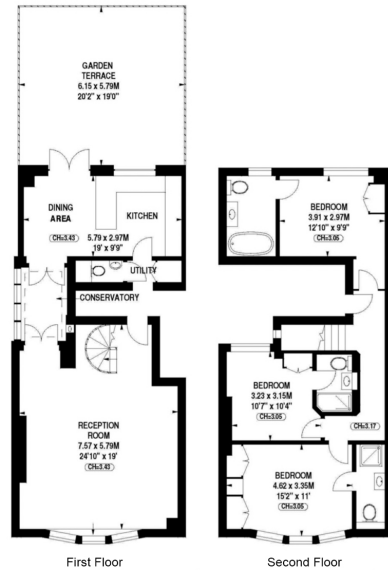

Henrietta Steet, Covent Garden, WC2E

£2,192 per week, £9,500 per month + fees

www.benhams.com

Total Gross Internal Area
133 Sq/m - 1,432 Sq/ft