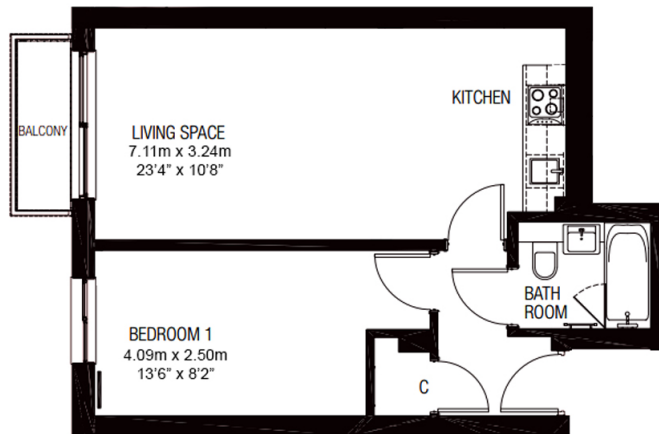

Heritage Avenue, Colindale, NW9

£375 per week, £1,625 per month + fees

www.benhams.com

Total Gross Internal Area

45 Sq/m - 484.3 Sq/ft

Energy Efficiency Rating		Current	Potential
Very energy efficient - lower running costs			
(92 plus) A			
(81-91) B			87
(69-80) C		74	
(55-68) D			
(39-54) E			
(21-38) F			
(1-20) G			
Not energy efficient - higher running costs			
England & Wales		EU Directive 2002/91/EC	

London branches open six days a week Mon - Sat

Canary Wharf | City | Colindale | Dartmouth Park | Ealing | Fulham
Hammersmith | Hampstead | Highgate | Hyde Park | Kensington | Kew
Knightsbridge | Nine Elms | Shoreditch | Southall | Surrey Quays
Wapping | Wembley | White City | Woolwich

International offices

China | Hong Kong SAR | India | Indonesia | Qatar | Malaysia | Middle East | Pakistan
Singapore | South Africa | Thailand | Turkey