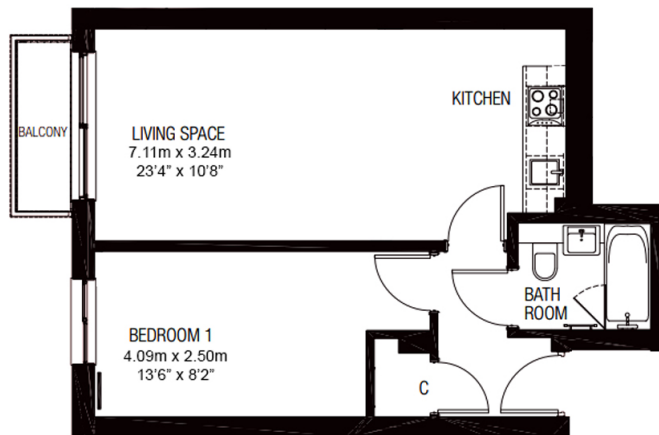

Heritage Avenue, Colindale, NW9

£375 per week, £1,625 per month + fees

www.benhams.com

Total Gross Internal Area

45 Sq/m - 484.3 Sq/ft

Energy Efficiency Rating		Current	Potential
Very energy efficient - lower running costs			
(92 plus) A			
(81-91) B			87
(69-80) C		74	
(55-68) D			
(39-54) E			
(21-38) F			
(1-20) G			
Not energy efficient - higher running costs			
England & Wales		EU Directive 2002/91/EC	

London branches open six days a week Mon - Sat

Canary Wharf | City | Colindale | Dartmouth Park | Ealing | Fulham
Hammersmith | Hampstead | Highgate | Hyde Park | Kensington | Kew
Knightsbridge | Nine Elms | Shoreditch | Southall | Surrey Quays
Wapping | Wembley | White City | Woolwich

International offices

China | Hong Kong SAR | India | Indonesia | Qatar | Malaysia | Middle East | Pakistan
Singapore | South Africa | Thailand | Turkey