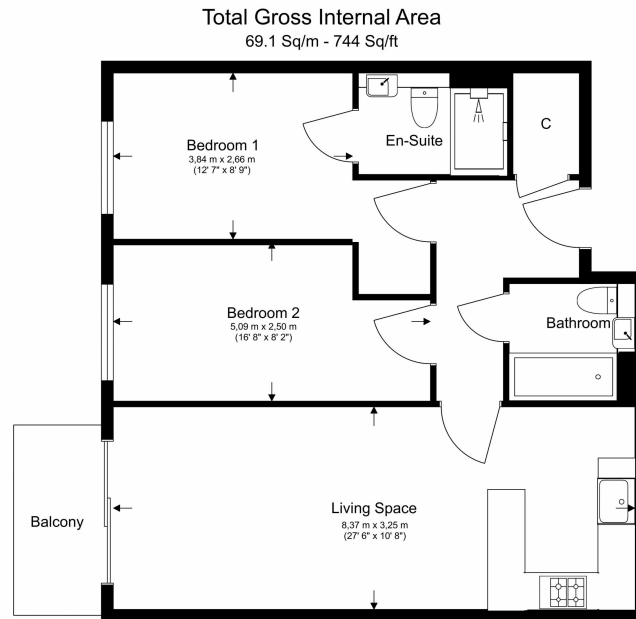

East Drive, Colindale, NW9

£457 per week, £1,980 per month + fees

www.benhams.com

Score	Energy rating	Current	Potential
92+	A		
81-91	B		81 | B
69-80	C	79 | C	
55-68	D		
39-54	E		
21-38	F		
1-20	G		

London branches open six days a week Mon - Sat

Canary Wharf | City | Colindale | Dartmouth Park | Ealing | Fulham
Hammersmith | Hampstead | Highgate | Hyde Park | Kensington | Kew
Knightsbridge | Nine Elms | Shoreditch | Southall | Surrey Quays
Wapping | Wembley | White City | Woolwich

International offices

China | Hong Kong SAR | India | Indonesia | Qatar | Malaysia | Middle East | Pakistan
Singapore | South Africa | Thailand | Turkey