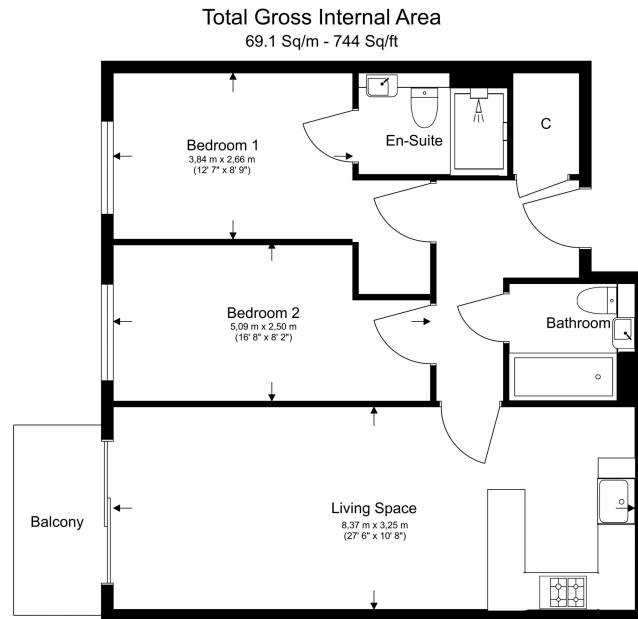

East Drive, Colindale, NW9

£457 per week, £1,980 per month + fees

www.benhams.com

Score	Energy rating	Current	Potential
92+	A		
81-91	B		81 | B
69-80	C	79 | C	
55-68	D		
39-54	E		
21-38	F		
1-20	G		

London branches open six days a week Mon - Sat

Canary Wharf | City | Colindale | Dartmouth Park | Ealing | Fulham
Hammersmith | Hampstead | Highgate | Hyde Park | Kensington | Kew
Knightsbridge | Nine Elms | Shoreditch | Southall | Surrey Quays
Wapping | Wembley | White City | Woolwich

International offices

China | Hong Kong SAR | India | Indonesia | Qatar | Malaysia | Middle East | Pakistan
Singapore | South Africa | Thailand | Turkey