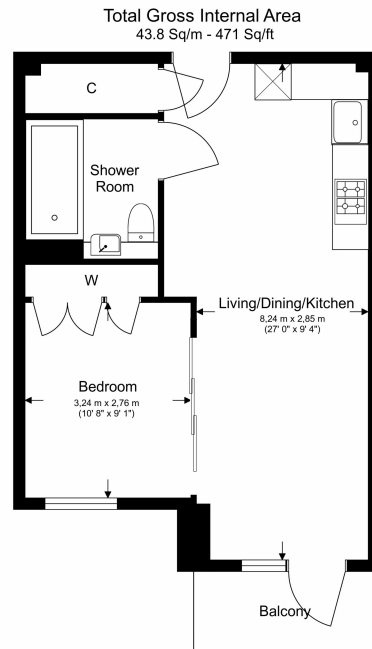

Beaufort Square, Colindale, NW9

£392 per week, £1,699 per month + fees

www.benhams.com

Score	Energy rating	Current	Potential
92+	A		
81-91	B	82 | B	82 | B
69-80	C		
55-68	D		
39-54	E		
21-38	F		
1-20	G		

London branches open six days a week Mon - Sat

Canary Wharf | City | Colindale | Dartmouth Park | Ealing | Fulham
Hammersmith | Hampstead | Highgate | Hyde Park | Kensington | Kew
Knightsbridge | Nine Elms | Shoreditch | Southall | Surrey Quays
Wapping | Wembley | White City | Woolwich

International offices

China | Hong Kong SAR | India | Indonesia | Qatar | Malaysia | Middle East | Pakistan
Singapore | South Africa | Thailand | Turkey