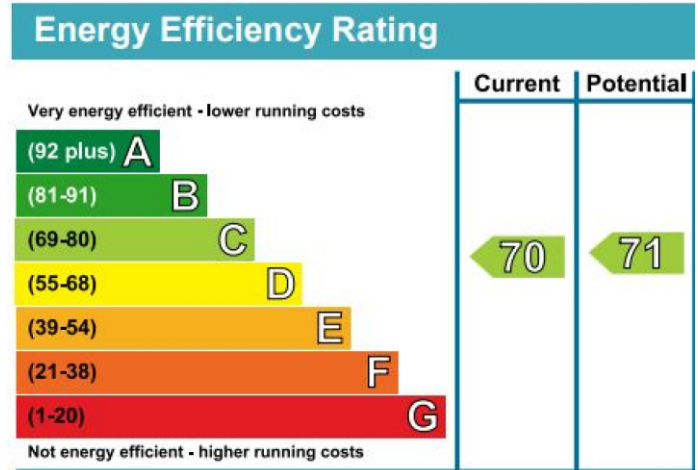

Benham & Reeves

Beaufort Square, Colindale, NW9

£335 per week, £1,452 per month + fees

www.benhams.com

20GH.NW9
2ND FLOOR. LIVING SPACE = 4.48M X 5.28M

Whilst every attempt has been made to ensure the accuracy of the floor plan contained here, measurements of doors, windows, rooms and any other items are approximate and no responsibility is taken for any error, omission, or mis-statement. This plan is for illustrative purposes only and should be used as such by any prospective purchaser. The services, systems and appliances shown have not been tested and no guarantee as to their operability or efficiency can be given
Made with Metropix ©2016