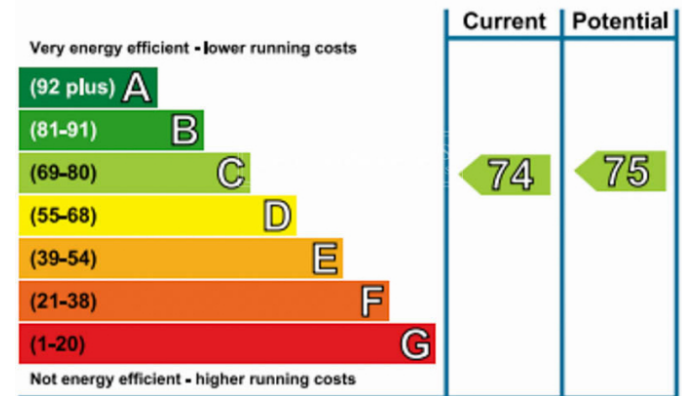

Energy Efficiency Rating

London branches open six days a week Mon - Sat

Canary Wharf | City | Colindale | Dartmouth Park | Ealing | Fulham
Hammersmith | Hampstead | Highgate | Hyde Park | Kensington | Kew
Knightsbridge | Nine Elms | Shoreditch | Southall | Surrey Quays
Wapping | Wembley | White City | Woolwich