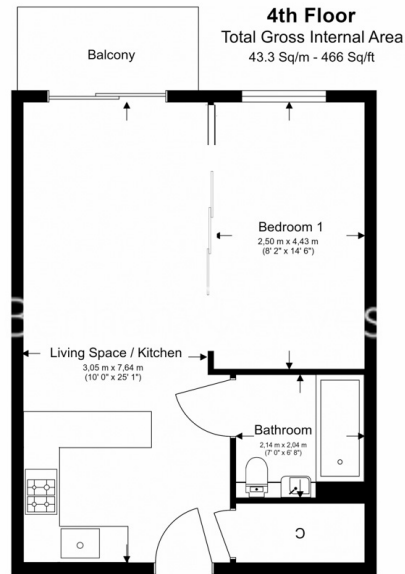

East Drive, Colindale, NW9

£369 per week, £1,599 per month + fees

www.benhams.com