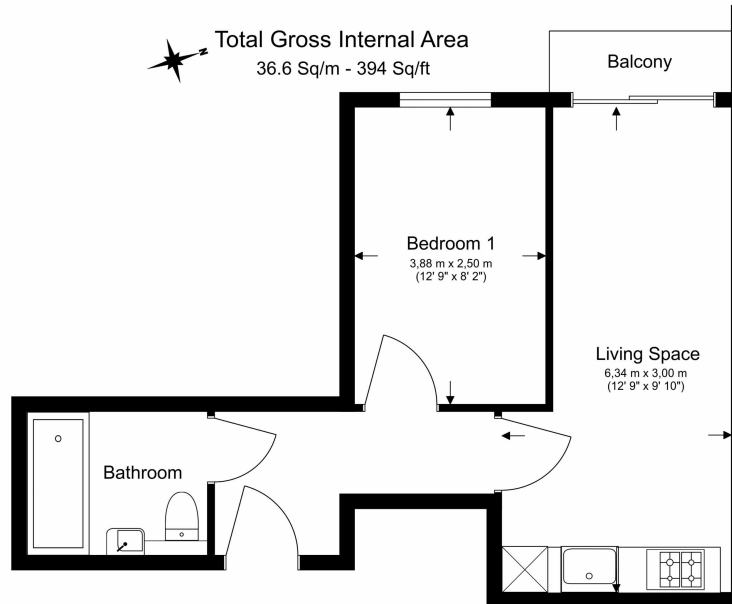

Heritage Avenue, Colindale, NW9

£347 per week, £1,504 per month + fees

www.benhams.com

Score	Energy rating	Current	Potential
92+	A		
81-91	B		85 | B
69-80	C	80 | c	
55-68	D		
39-54	E		
21-38	F		
1-20	G		

London branches open six days a week Mon - Sat

Canary Wharf | City | Colindale | Dartmouth Park | Ealing | Fulham
Hammersmith | Hampstead | Highgate | Hyde Park | Kensington | Kew
Knightsbridge | Nine Elms | Shoreditch | Southall | Surrey Quays
Wapping | Wembley | White City | Woolwich

International offices

China | Hong Kong SAR | India | Indonesia | Qatar | Malaysia | Middle East | Pakistan
Singapore | South Africa | Thailand | Turkey