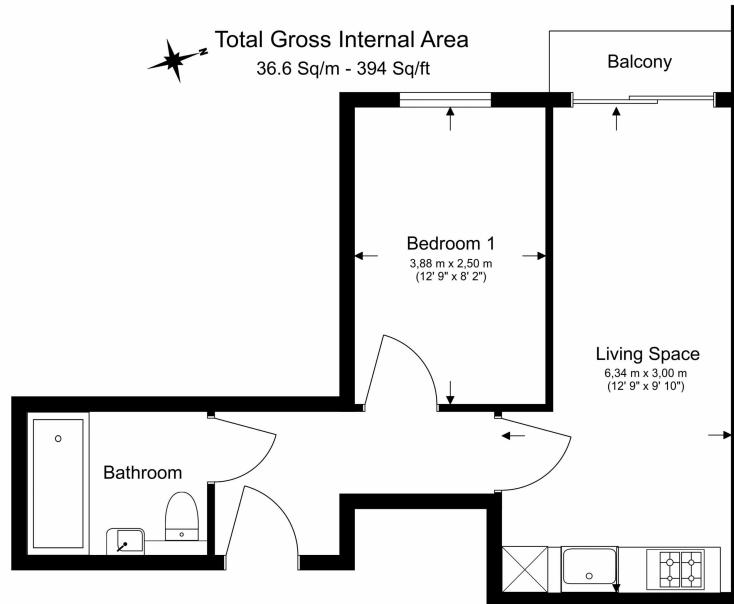

Heritage Avenue, Colindale, NW9

£347 per week, £1,504 per month + fees

www.benhams.com

Score	Energy rating	Current	Potential
92+	A		
81-91	B		85 | B
69-80	C	80 | c	
55-68	D		
39-54	E		
21-38	F		
1-20	G		

London branches open six days a week Mon - Sat

Canary Wharf | City | Colindale | Dartmouth Park | Ealing | Fulham
Hammersmith | Hampstead | Highgate | Hyde Park | Kensington | Kew
Knightsbridge | Nine Elms | Shoreditch | Southall | Surrey Quays
Wapping | Wembley | White City | Woolwich

International offices

China | Hong Kong SAR | India | Indonesia | Qatar | Malaysia | Middle East | Pakistan
Singapore | South Africa | Thailand | Turkey