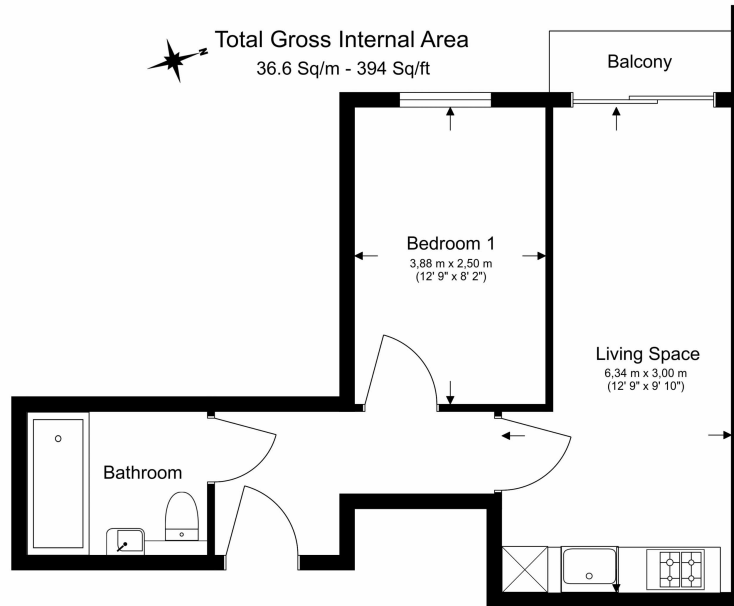

Heritage Avenue, Colindale, NW9

£347 per week, £1,504 per month + fees

www.benhams.com

Score	Energy rating	Current	Potential
92+	A		
81-91	B		85 | B
69-80	C	80 | c	
55-68	D		
39-54	E		
21-38	F		
1-20	G		

London branches open six days a week Mon - Sat

Canary Wharf | City | Colindale | Dartmouth Park | Ealing | Fulham
Hammersmith | Hampstead | Highgate | Hyde Park | Kensington | Kew
Knightsbridge | Nine Elms | Shoreditch | Southall | Surrey Quays
Wapping | Wembley | White City | Woolwich

International offices

China | Hong Kong SAR | India | Indonesia | Qatar | Malaysia | Middle East | Pakistan
Singapore | South Africa | Thailand | Turkey