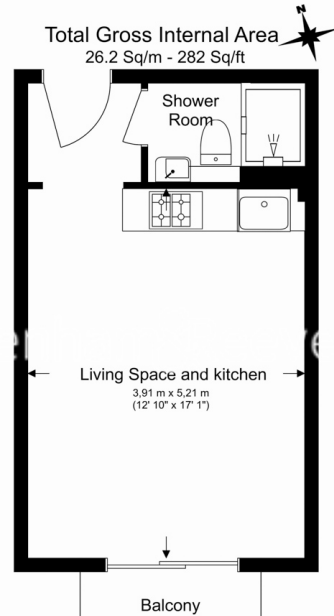

Heritage Avenue, Colindale, NW9

£312 per week, £1,350 per month + fees

www.benhams.com

Score	Energy rating	Current	Potential
92+	A		
81-91	B	85 | B	85 | B
69-80	C		
55-68	D		
39-54	E		
21-38	F		
1-20	G		

London branches open six days a week Mon - Sat

Canary Wharf | City | Colindale | Dartmouth Park | Ealing | Fulham
Hammersmith | Hampstead | Highgate | Hyde Park | Kensington | Kew
Knightsbridge | Nine Elms | Shoreditch | Southall | Surrey Quays
Wapping | Wembley | White City | Woolwich

International offices

China | Hong Kong SAR | India | Indonesia | Qatar | Malaysia | Middle East | Pakistan
Singapore | South Africa | Thailand | Turkey