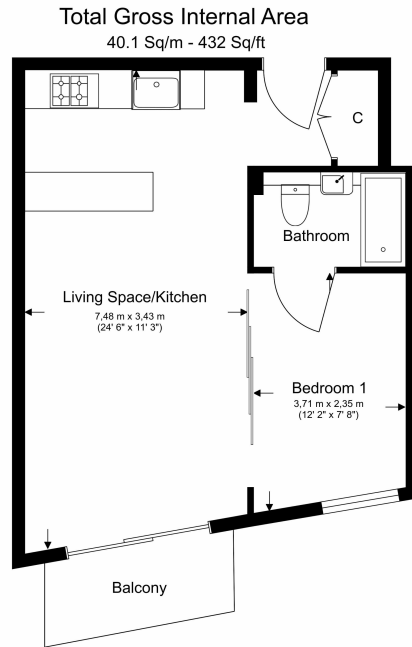

Heritage Avenue, Colindale, NW9

£370 per week, £1,603 per month + fees

www.benhams.com

Score	Energy rating	Current	Potential
92+	A		
81-91	B	81 | B	88 | B
69-80	C		
55-68	D		
39-54	E		
21-38	F		
1-20	G		

London branches open six days a week Mon - Sat

Canary Wharf | City | Colindale | Dartmouth Park | Ealing | Fulham
Hammersmith | Hampstead | Highgate | Hyde Park | Kensington | Kew
Knightsbridge | Nine Elms | Shoreditch | Southall | Surrey Quays
Wapping | Wembley | White City | Woolwich

International offices

China | Hong Kong SAR | India | Indonesia | Qatar | Malaysia | Middle East | Pakistan
Singapore | South Africa | Thailand | Turkey