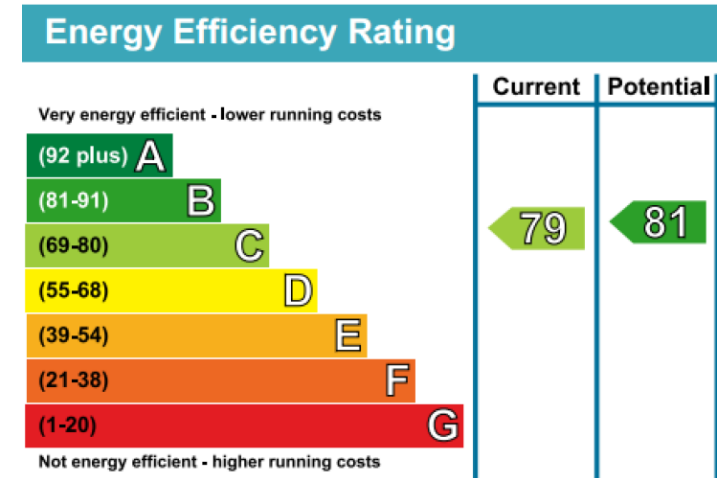

East Drive, Colindale, NW9

£392 per week, £1,700 per month + fees

www.benhams.com