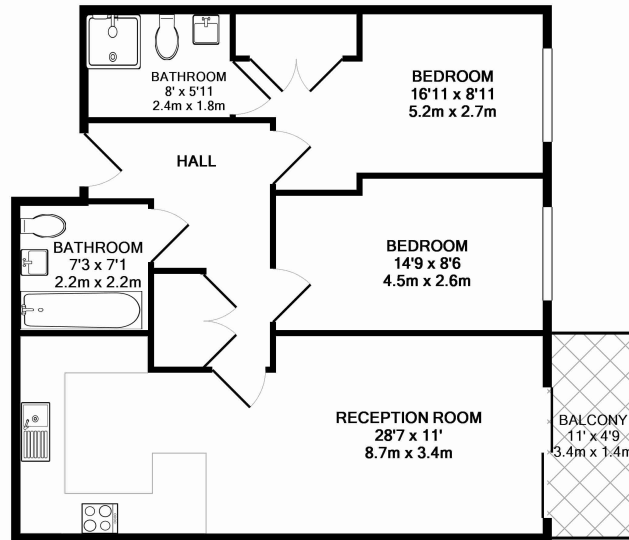

East Drive, Colindale, NW9

£392 per week, £1,700 per month + fees

www.benhams.com