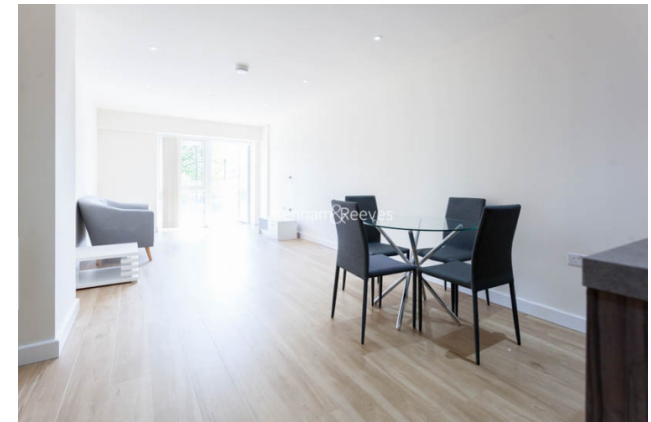

2 Bedrooms   2 Bathrooms   Furnished

A MODERN apartment offering an OPEN PLAN living area with a FULLY FITTED KITCHEN leading onto a PRIVATE BALCONY as well as TWO DOUBLE BEDROOMS and BATHROOMS, FREE RESIDENTS GYM & SPA (FREE) and much more...

The property is also situated 0.4 miles to COLINDALE UNDERGROUND STATION (Northern Line).

Please [click here](#) for full detail

Property features

Selection of Amenities On-site | Well Tended Communal Gardens | Private Balcony | Brand New Apartment | Situated within Beaufort Park, Colindale NW9 | EPC-C | Available to rent from the middle of August 2019 | Water Rates Included | Fee Gym, Swimming Pool, Spa and Jacuzzi | 0.4 miles to Colindale Underground Station

For more information about this property, please call our Colindale branch on

020 8732 7980

Redress & Client Money Protection :
Benham and Reeves are members of The Property Ombudsman redress scheme and have Client Money protection with ARLA Propertymark.
You can find more information on our website at <https://www.benham.com/membership/>

Benham & Reeves