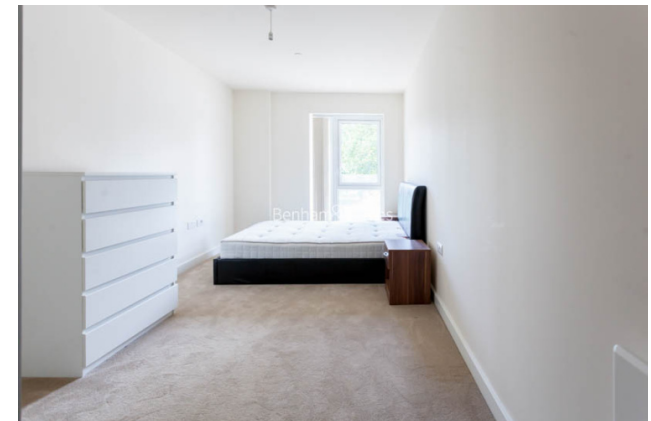

2 Bedrooms   2 Bathrooms   Furnished

A MODERN apartment offering an OPEN PLAN living area with a FULLY FITTED KITCHEN leading onto a PRIVATE BALCONY as well as TWO DOUBLE BEDROOMS and BATHROOMS, FREE RESIDENTS GYM & SPA (FREE) and much more...

The property is also situated 0.4 miles to COLINDALE UNDERGROUND STATION (Northern Line).

Please [click here](#) for full detail

Property features

Selection of Amenities On-site | Well Tended Communal Gardens | Private Balcony | Brand New Apartment | Situated within Beaufort Park, Colindale NW9 | EPC-C | Available to rent from the middle of August 2019 | Water Rates Included | Fee Gym, Swimming Pool, Spa and Jacuzzi | 0.4 miles to Colindale Underground Station

For more information about this property, please call our Colindale branch on

020 8732 7980

Redress & Client Money Protection :
Benham and Reeves are members of The Property Ombudsman redress scheme and have Client Money protection with ARLA Propertymark.
You can find more information on our website at <https://www.benham.com/membership/>

Benham & Reeves