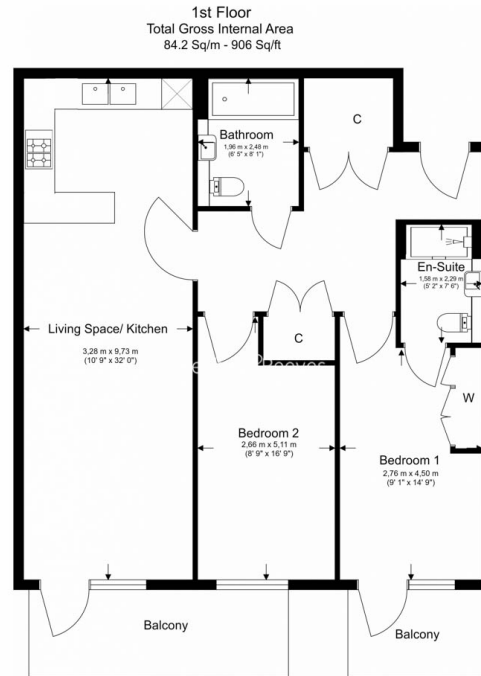

Beaufort Square, Colindale, NW9

£420 per week, £1,820 per month + fees

www.benhams.com

London branches open six days a week Mon - Sat

Canary Wharf | City | Colindale | Dartmouth Park | Ealing | Fulham
Hammersmith | Hampstead | Highgate | Hyde Park | Kensington | Kew
Knightsbridge | Nine Elms | Shoreditch | Southall | Surrey Quays
Wapping | Wembley | White City | Woolwich

International offices

China | Hong Kong SAR | India | Indonesia | Qatar | Malaysia | Middle East | Pakistan
Singapore | South Africa | Thailand | Turkey