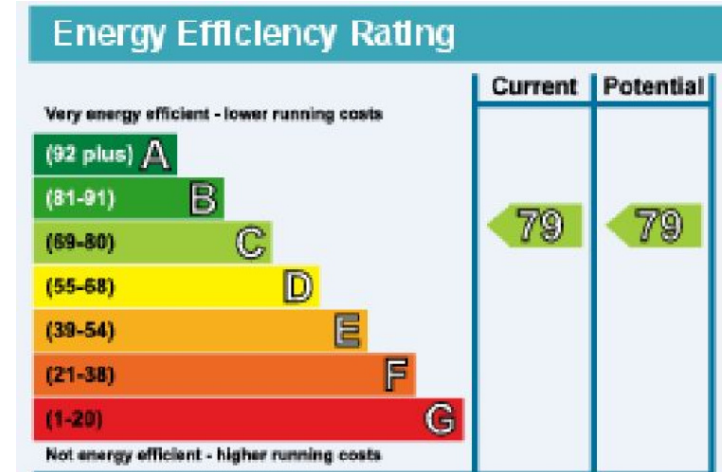

Beaufort Square, Colindale, NW9

£420 per week, £1,820 per month + fees

www.benhams.com

London branches open six days a week Mon - Sat

Canary Wharf | City | Colindale | Dartmouth Park | Ealing | Fulham
Hammersmith | Hampstead | Highgate | Hyde Park | Kensington | Kew
Knightsbridge | Nine Elms | Shoreditch | Southall | Surrey Quays
Wapping | Wembley | White City | Woolwich

International offices

China | Hong Kong SAR | India | Indonesia | Qatar | Malaysia | Middle East | Pakistan
Singapore | South Africa | Thailand | Turkey