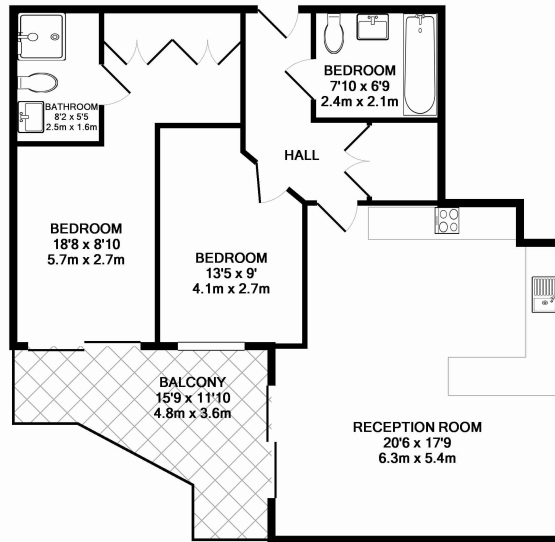

Heritage Avenue, Colindale, NW9

£531 per week, £2,300 per month + fees

www.benhams.com