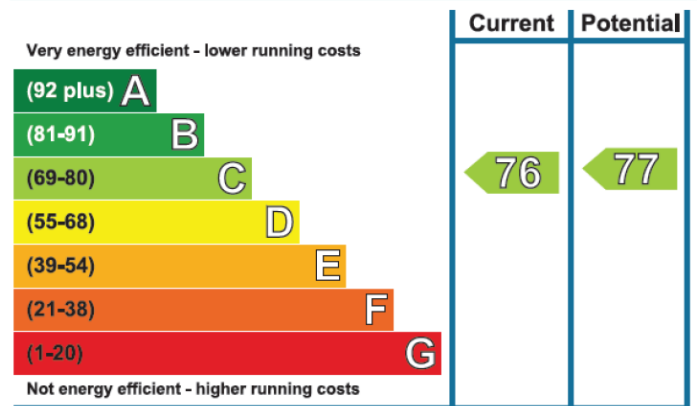

Energy Efficiency Rating

London branches open six days a week Mon - Sat

Canary Wharf | City | Colindale | Dartmouth Park | Ealing | Fulham
Hammersmith | Hampstead | Highgate | Hyde Park | Kensington | Kew
Knightsbridge | Nine Elms | Shoreditch | Southall | Surrey Quays
Wapping | Wembley | White City | Woolwich

International offices

China | Hong Kong SAR | India | Indonesia | Qatar | Malaysia | Middle East | Pakistan
Singapore | South Africa | Thailand | Turkey