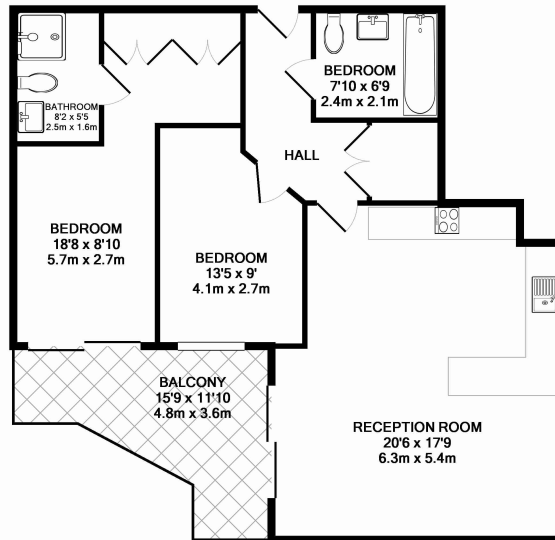

Heritage Avenue, Colindale, NW9

£531 per week, £2,300 per month + fees

www.benhams.com