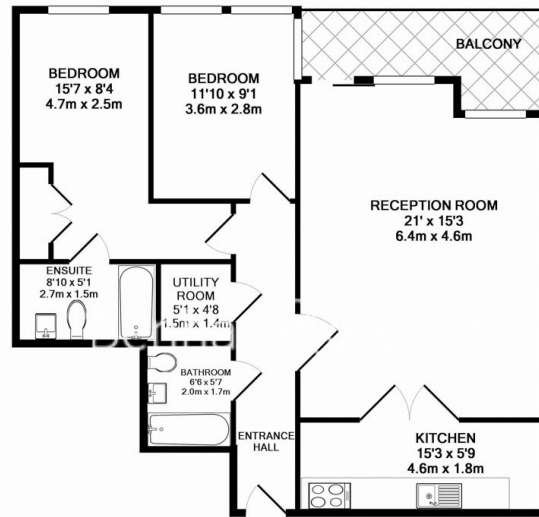

Heritage Avenue, Colindale, NW9

£462 per week, £2,000 per month + fees

www.benhams.com