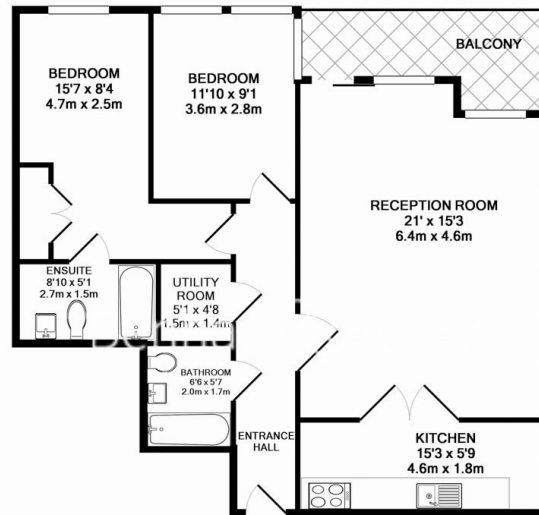

Heritage Avenue, Colindale, NW9

£462 per week, £2,000 per month + fees

www.benhams.com