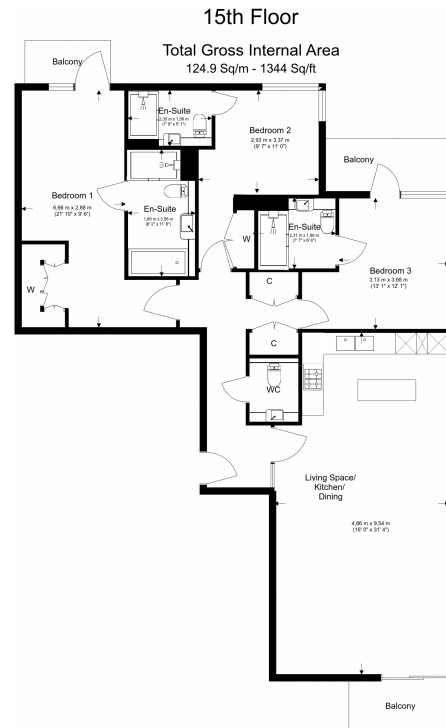

Beaufort Square, Colindale, NW9

£700 per week, £3,033 per month + fees

www.benhams.com

London branches open six days a week Mon - Sat

Canary Wharf | City | Colindale | Dartmouth Park | Ealing | Fulham
Hammersmith | Hampstead | Highgate | Hyde Park | Kensington | Kew
Knightsbridge | Nine Elms | Shoreditch | Southall | Surrey Quays
Wapping | Wembley | White City | Woolwich

International offices

China | Hong Kong SAR | India | Indonesia | Qatar | Malaysia | Middle East | Pakistan
Singapore | South Africa | Thailand | Turkey

Benham & Reeves