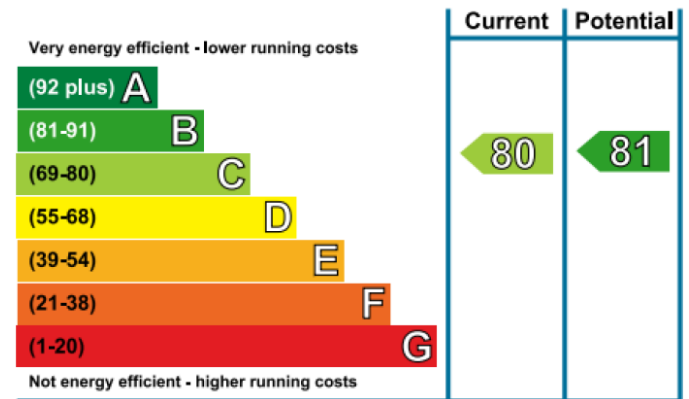

Energy Efficiency Rating

London branches open six days a week Mon - Sat

Canary Wharf | City | Colindale | Dartmouth Park | Ealing | Fulham
Hammersmith | Hampstead | Highgate | Hyde Park | Kensington | Kew
Knightsbridge | Nine Elms | Shoreditch | Southall | Surrey Quays
Wapping | Wembley | White City | Woolwich

International offices

China | Hong Kong SAR | India | Indonesia | Qatar | Malaysia | Middle East | Pakistan
Singapore | South Africa | Thailand | Turkey