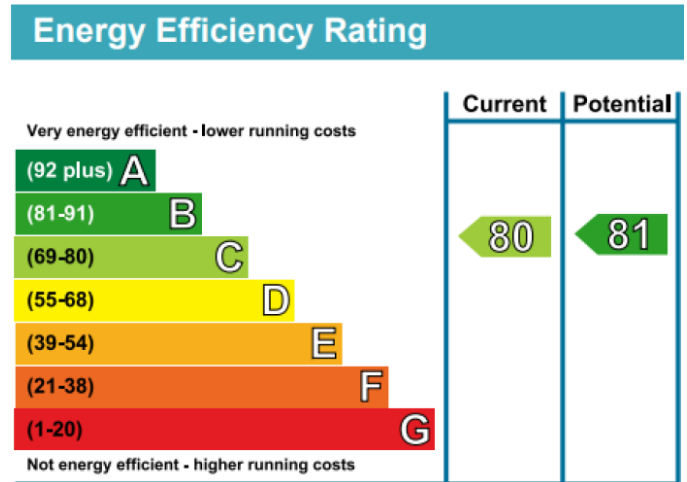

London branches open six days a week Mon - Sat

Canary Wharf | City | Colindale | Dartmouth Park | Ealing | Fulham
Hammersmith | Hampstead | Highgate | Hyde Park | Kensington | Kew
Knightsbridge | Nine Elms | Shoreditch | Southall | Surrey Quays
Wapping | Wembley | White City | Woolwich

International offices

China | Hong Kong SAR | India | Indonesia | Qatar | Malaysia | Middle East | Pakistan
Singapore | South Africa | Thailand | Turkey