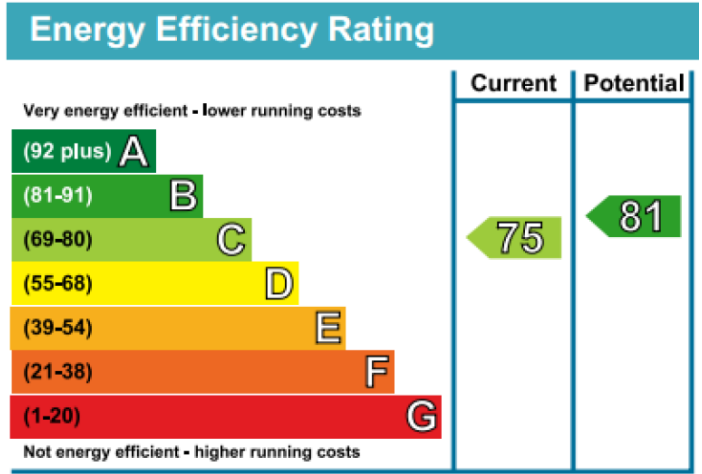

Empire House, Colindale, NW9

£508 per week, £2,201 per month + fees

www.benhams.com

East Drive, NW9