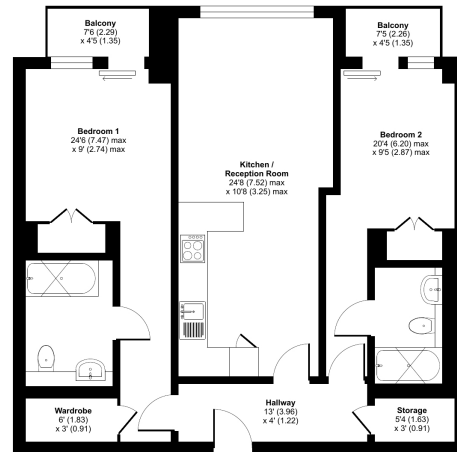

Empire House, Colindale, NW9

£508 per week, £2,201 per month + fees

www.benhams.com

East Drive, NW9

London branches open six days a week Mon - Sat

Canary Wharf | City | Colindale | Dartmouth Park | Ealing | Fulham
Hammersmith | Hampstead | Highgate | Hyde Park | Kensington | Kew
Knightsbridge | Nine Elms | Shoreditch | Southall | Surrey Quays
Wapping | Wembley | White City | Woolwich

International offices

China | Hong Kong SAR | India | Indonesia | Israel | Malaysia | Middle East | Pakistan
Qatar | Singapore | South Africa | Thailand | Turkey