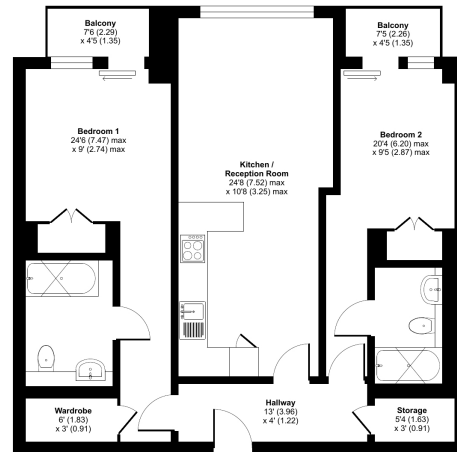

Empire House, Colindale, NW9

£508 per week, £2,201 per month + fees

www.benhams.com

East Drive, NW9