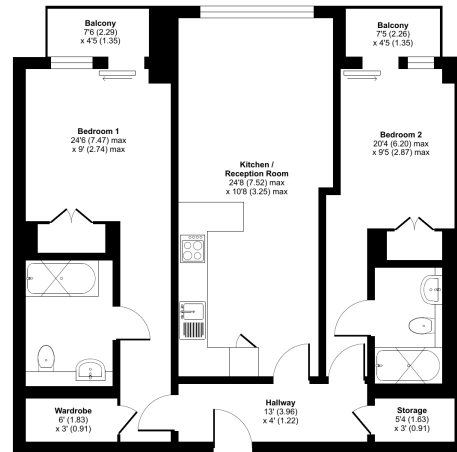

Empire House, Colindale, NW9

£508 per week, £2,201 per month + fees

www.benhams.com

East Drive, NW9

London branches open six days a week Mon - Sat

Canary Wharf | City | Colindale | Dartmouth Park | Ealing | Fulham
Hammersmith | Hampstead | Highgate | Hyde Park | Kensington | Kew
Knightsbridge | Nine Elms | Shoreditch | Southall | Surrey Quays
Wapping | Wembley | White City | Woolwich

International offices

China | Hong Kong SAR | India | Indonesia | Qatar | Malaysia | Middle East | Pakistan
Singapore | South Africa | Thailand | Turkey