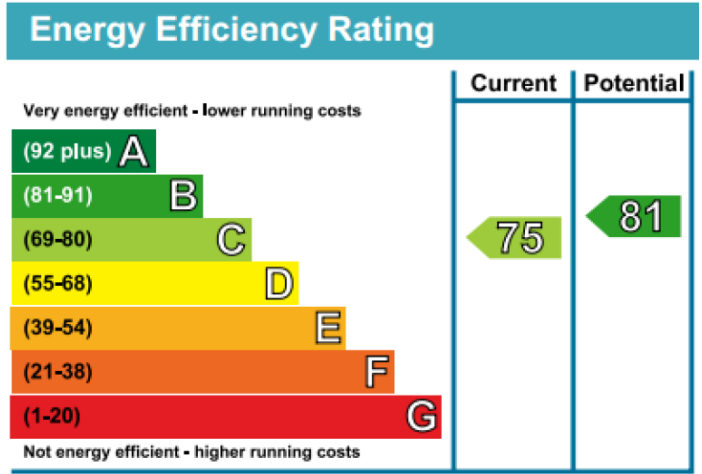

Empire House, Colindale, NW9

£508 per week, £2,201 per month + fees

www.benhams.com

East Drive, NW9

London branches open six days a week Mon - Sat

Canary Wharf | City | Colindale | Dartmouth Park | Ealing | Fulham
Hammersmith | Hampstead | Highgate | Hyde Park | Kensington | Kew
Knightsbridge | Nine Elms | Shoreditch | Southall | Surrey Quays
Wapping | Wembley | White City | Woolwich

International offices

China | Hong Kong SAR | India | Indonesia | Qatar | Malaysia | Middle East | Pakistan
Singapore | South Africa | Thailand | Turkey