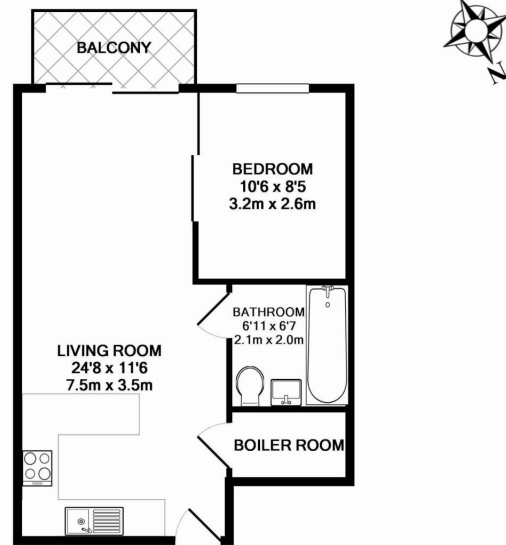

Please [click here](#) for full detail

Property features

Studio | 1 Bathroom | Reception | Furnished | Fitted Kitchen | EPC-B | Secure Underground Parking | Gym, Swimming Pool, Spa and Jacuzzi | Nearby Colindale Underground Station

Benham&Reeves

Commander Avenue, Colindale, NW9

£369 per week, £1,599 per month + fees

www.benhams.com

23EH.NW9
 TOTAL APPROX. FLOOR AREA 424 SQ.FT. (39.4 SQ.M.)
 Whilst every attempt has been made to ensure the accuracy of the floor plan contained here, measurements of doors, windows, rooms and any other items are approximate and no responsibility is taken for any error, omission, or mis-statement. This plan is for illustrative purposes only and should be used as such by any prospective purchaser. The services, systems and appliances shown have not been tested and no guarantee as to their operability or efficiency can be given.
 Made with Metropix ©2016