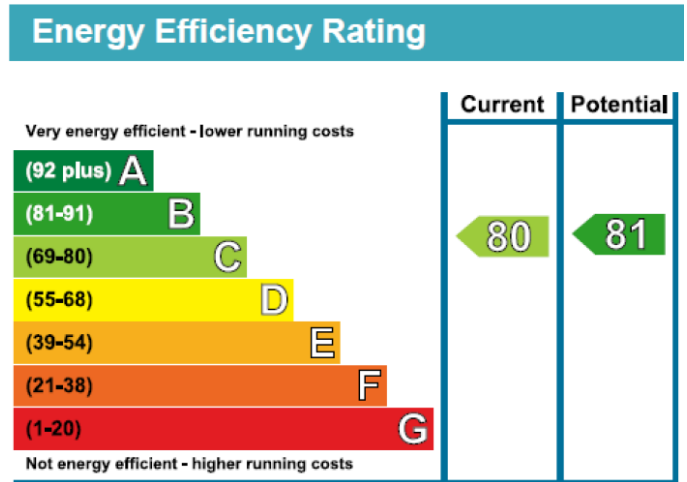

Boulevard Drive, Colindale, NW9

£369 per week, £1,599 per month + fees

www.benhams.com

London branches open six days a week Mon - Sat

Canary Wharf | City | Colindale | Dartmouth Park | Ealing | Fulham
Hammersmith | Hampstead | Highgate | Hyde Park | Kensington | Kew
Knightsbridge | Nine Elms | Shoreditch | Southall | Surrey Quays
Wapping | Wembley | White City | Woolwich

International offices

China | Hong Kong SAR | India | Indonesia | Israel | Malaysia | Middle East | Pakistan
Qatar | Singapore | South Africa | Thailand | Turkey