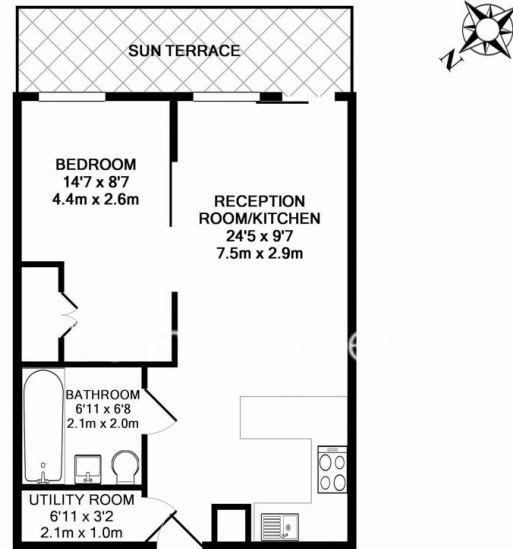

Boulevard Drive, Colindale, NW9

£369 per week, £1,599 per month + fees

www.benhams.com

London branches open six days a week Mon - Sat

Canary Wharf | City | Colindale | Dartmouth Park | Ealing | Fulham
Hammersmith | Hampstead | Highgate | Hyde Park | Kensington | Kew
Knightsbridge | Nine Elms | Shoreditch | Southall | Surrey Quays
Wapping | Wembley | White City | Woolwich

International offices

China | Hong Kong SAR | India | Indonesia | Israel | Malaysia | Middle East | Pakistan
Qatar | Singapore | South Africa | Thailand | Turkey