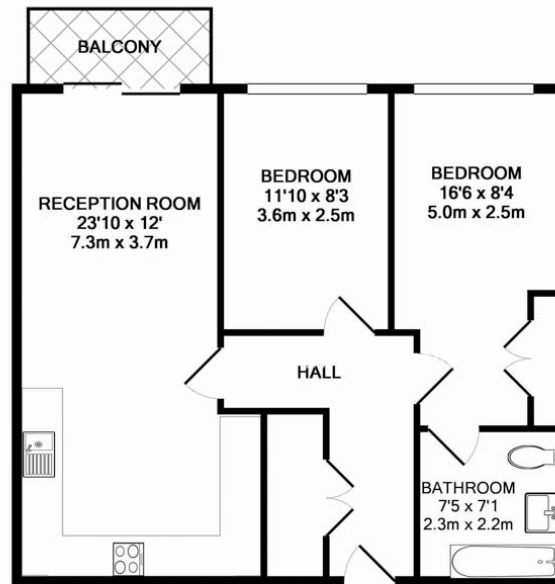

Aerodrome Road, Colindale, NW9

£462 per week, £2,000 per month + fees

www.benhams.com

TOTAL APPROX. FLOOR AREA 632 SQ.FT. (58.7 SQ.M.)