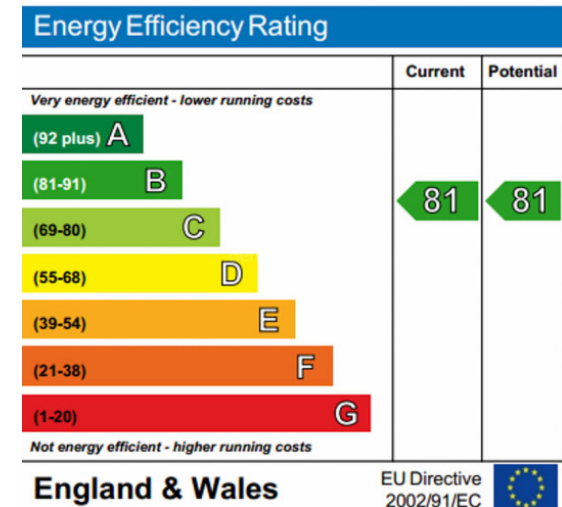

London branches open six days a week Mon - Sat

Canary Wharf | City | Colindale | Dartmouth Park | Ealing | Fulham
Hammersmith | Hampstead | Highgate | Hyde Park | Kensington | Kew
Knightsbridge | Nine Elms | Shoreditch | Southall | Surrey Quays
Wapping | Wembley | White City | Woolwich

International offices

China | Hong Kong SAR | India | Indonesia | Israel | Malaysia | Middle East | Pakistan
Qatar | Singapore | South Africa | Thailand | Turkey