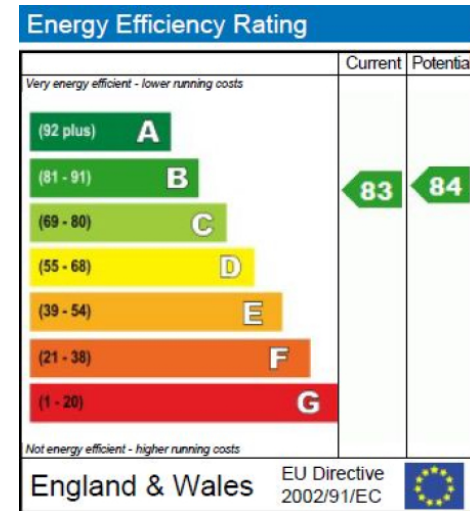

Heritage Avenue, Colindale, NW9

£438 per week, £1,900 per month + fees

www.benhams.com

Total Gross Internal Area

54.69 Sq/m - 588.6 Sq/ft