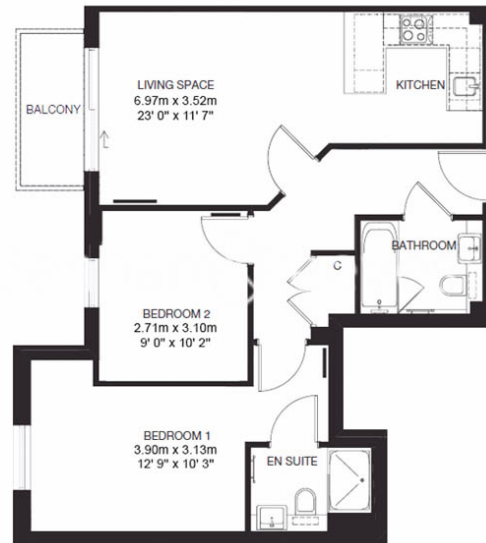

Heritage Avenue, Colindale, NW9

£438 per week, £1,900 per month + fees

www.benhams.com

Total Gross Internal Area

54.69 Sq/m - 588.6 Sq/ft