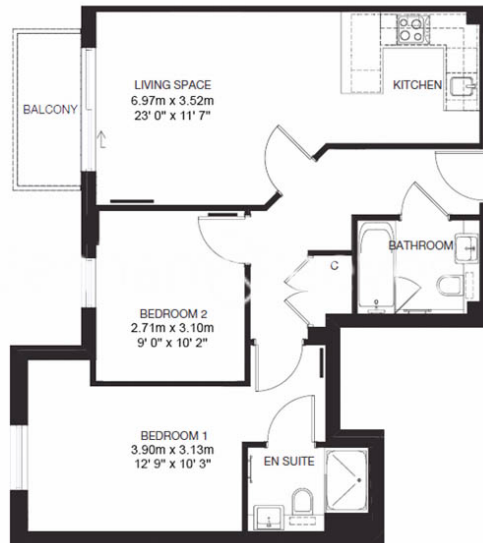

Heritage Avenue, Colindale, NW9

£438 per week, £1,900 per month + fees

www.benhams.com

Total Gross Internal Area

54.69 Sq/m - 588.6 Sq/ft