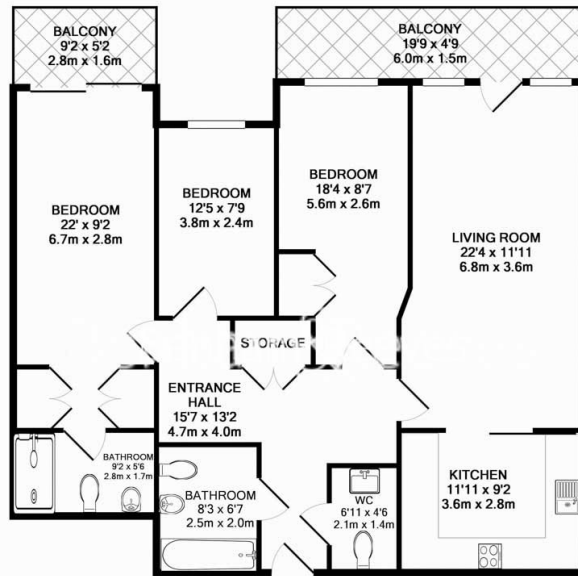

Boulevard Drive, Colindale, NW9

£692 per week, £3,000 per month + fees

www.benhams.com

London branches open six days a week Mon - Sat

Canary Wharf | City | Colindale | Dartmouth Park | Ealing | Fulham
Hammersmith | Hampstead | Highgate | Hyde Park | Kensington | Kew
Knightsbridge | Nine Elms | Shoreditch | Southall | Surrey Quays
Wapping | Wembley | White City | Woolwich

International offices

China | Hong Kong SAR | India | Indonesia | Qatar | Malaysia | Middle East | Pakistan
Singapore | South Africa | Thailand | Turkey