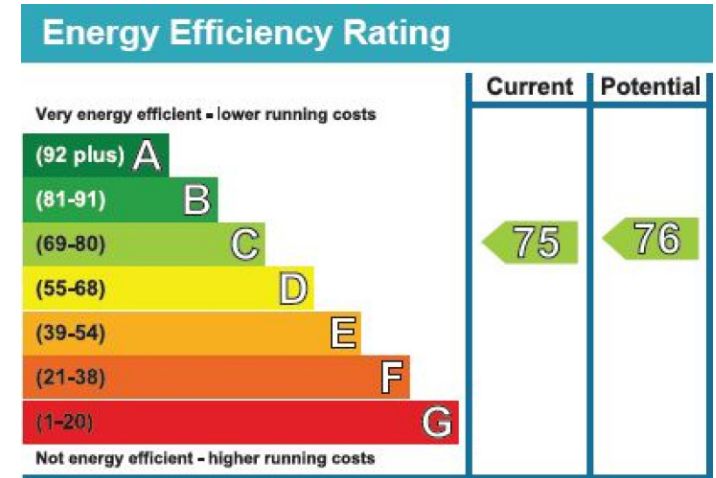

Boulevard Drive, Colindale, NW9

£646 per week, £2,800 per month + fees

www.benhams.com

London branches open six days a week Mon - Sat

Canary Wharf | City | Colindale | Dartmouth Park | Ealing | Fulham
Hammersmith | Hampstead | Highgate | Hyde Park | Kensington | Kew
Knightsbridge | Nine Elms | Shoreditch | Southall | Surrey Quays
Wapping | Wembley | White City | Woolwich

International offices

China | Hong Kong SAR | India | Indonesia | Qatar | Malaysia | Middle East | Pakistan
Singapore | South Africa | Thailand | Turkey