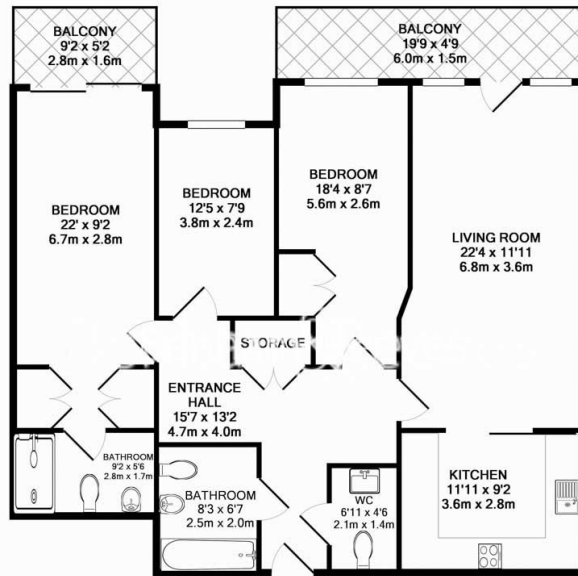

Boulevard Drive, Colindale, NW9

£600 per week, £2,600 per month + fees

www.benhams.com

London branches open six days a week Mon - Sat

Canary Wharf | City | Colindale | Dartmouth Park | Ealing | Fulham
Hammersmith | Hampstead | Highgate | Hyde Park | Kensington | Kew
Knightsbridge | Nine Elms | Shoreditch | Southall | Surrey Quays
Wapping | Wembley | White City | Woolwich

International offices

China | Hong Kong SAR | India | Indonesia | Qatar | Malaysia | Middle East | Pakistan
Singapore | South Africa | Thailand | Turkey