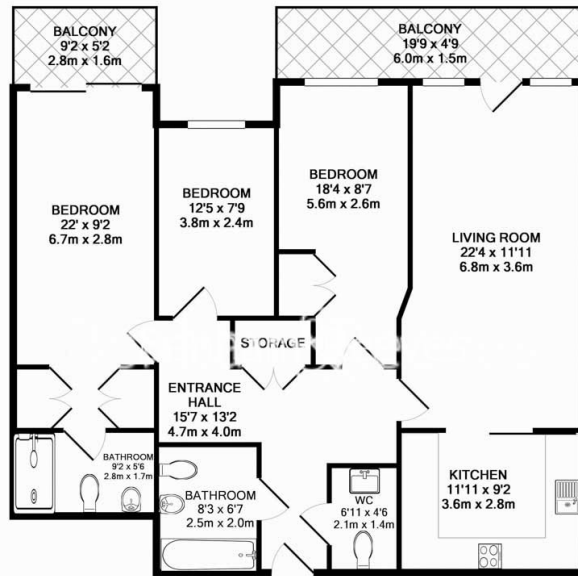

Boulevard Drive, Colindale, NW9

£646 per week, £2,800 per month + fees

www.benhams.com

London branches open six days a week Mon - Sat

Canary Wharf | City | Colindale | Dartmouth Park | Ealing | Fulham
Hammersmith | Hampstead | Highgate | Hyde Park | Kensington | Kew
Knightsbridge | Nine Elms | Shoreditch | Southall | Surrey Quays
Wapping | Wembley | White City | Woolwich

International offices

China | Hong Kong SAR | India | Indonesia | Qatar | Malaysia | Middle East | Pakistan
Singapore | South Africa | Thailand | Turkey