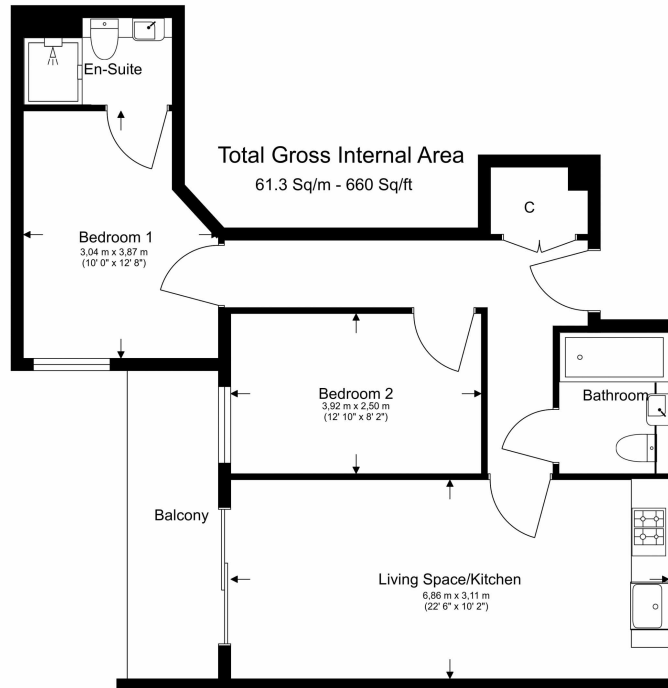

Heritage Avenue, Colindale, NW9

£400 per week, £1,733 per month + fees

www.benhams.com

Energy Efficiency Rating		
	Current	Potential
Very energy efficient - lower running costs		
(92 plus) A		
(81-91) B		
(69-80) C	83	84
(55-68) D		
(39-54) E		
(21-38) F		
(1-20) G		
Not energy efficient - higher running costs		
England & Wales	EU Directive 2002/91/EC	

London branches open six days a week Mon - Sat

Canary Wharf | City | Colindale | Dartmouth Park | Ealing | Fulham
Hammersmith | Hampstead | Highgate | Hyde Park | Kensington | Kew
Knightsbridge | Nine Elms | Shoreditch | Southall | Surrey Quays
Wapping | Wembley | White City | Woolwich

International offices

China | Hong Kong SAR | India | Indonesia | Qatar | Malaysia | Middle East | Pakistan
Singapore | South Africa | Thailand | Turkey

Benham & Reeves