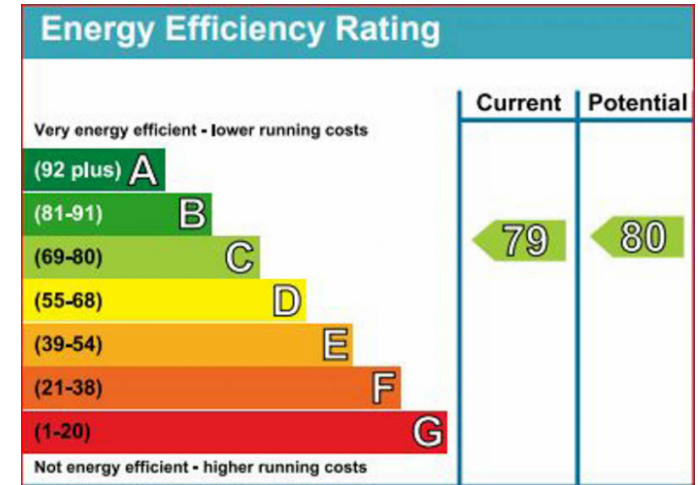

Aerodrome Road, Colindale, NW9

£312 per week, £1,350 per month + fees

www.benhams.com

NW9 - 2nd floor

London branches open six days a week Mon - Sat

Canary Wharf | City | Colindale | Dartmouth Park | Ealing | Fulham
Hammersmith | Hampstead | Highgate | Hyde Park | Kensington | Kew
Knightsbridge | Nine Elms | Shoreditch | Southall | Surrey Quays
Wapping | Wembley | White City | Woolwich

International offices

China | Hong Kong SAR | India | Indonesia | Qatar | Malaysia | Middle East | Pakistan
Singapore | South Africa | Thailand | Turkey

Benham & Reeves