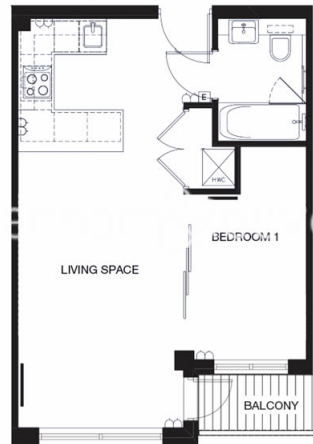

Heritage Avenue, Colindale, NW9

£358 per week, £1,551 per month + fees

www.benhams.com

53CH-BP.NW9 - 4th Floor

Living Space 3.01m x 7.44m 10' 0" x 24' 6"
Bedroom 1 2.10m x 3.83m 7' 0" x 12' 7"