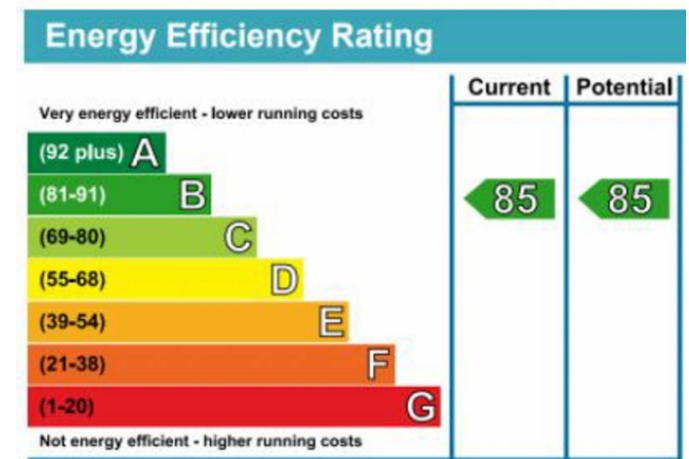

London branches open six days a week Mon - Sat

Canary Wharf | City | Colindale | Dartmouth Park | Ealing | Fulham
Hammersmith | Hampstead | Highgate | Hyde Park | Kensington | Kew
Knightsbridge | Nine Elms | Shoreditch | Southall | Surrey Quays
Wapping | Wembley | White City | Woolwich

International offices

China | Hong Kong SAR | India | Indonesia | Qatar | Malaysia | Middle East | Pakistan
Singapore | South Africa | Thailand | Turkey