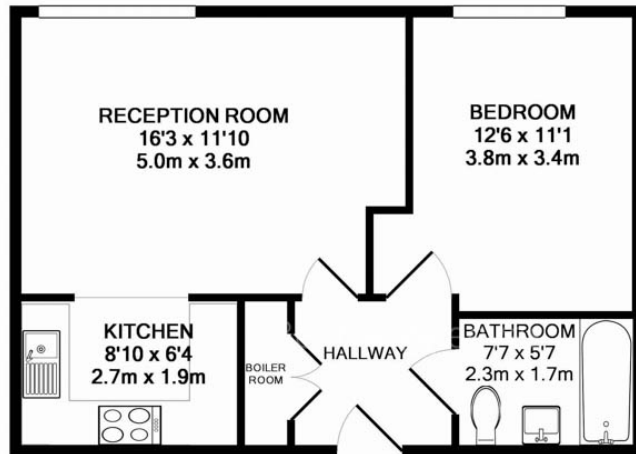

Benham & Reeves

Needleman Close, Colindale, NW9

£335 per week, £1,450 per month + fees

www.benhams.com

96CC.2NC.NW9

TOTAL APPROX. FLOOR AREA 467 SQ.FT. (43.4 SQ.M.)

Whilst every attempt has been made to ensure the accuracy of the floor plan contained here, measurements of doors, windows, rooms and any other items are approximate and no responsibility is taken for any error, omission, or mis-statement. This plan is for illustrative purposes only and should be used as such by any prospective purchaser. The services, systems and appliances shown have not been tested and no guarantee as to their operability or efficiency can be given