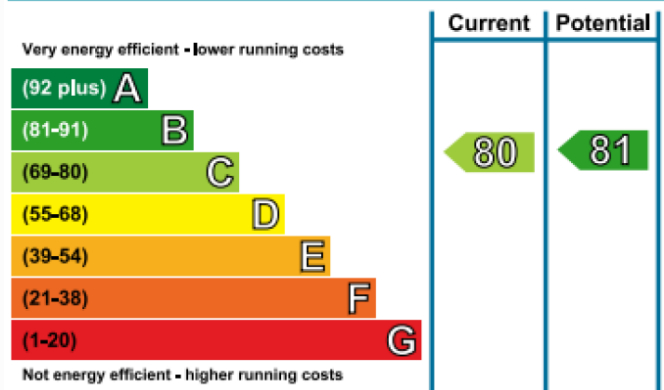

Energy Efficiency Rating

London branches open six days a week Mon - Sat

Canary Wharf | City | Colindale | Dartmouth Park | Ealing | Fulham
 Hammersmith | Hampstead | Highgate | Hyde Park | Kensington | Kew
 Knightsbridge | Nine Elms | Shoreditch | Southall | Surrey Quays
 Wapping | Wembley | White City | Woolwich