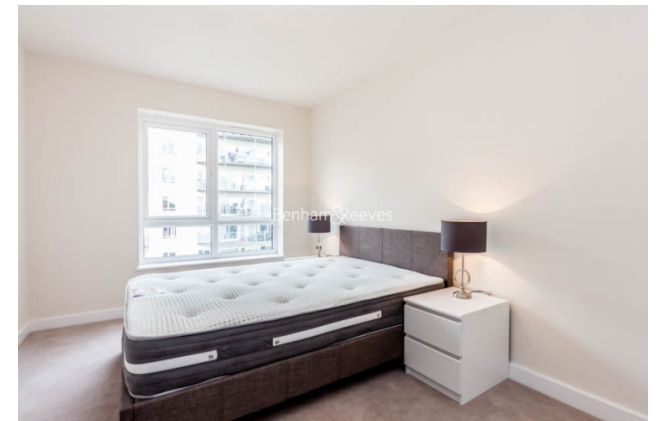

2 Bedrooms   2 Bathrooms   Furnished

A LARGE apartment offering an OPEN PLAN living area with a FITTED KITCHEN leading onto a PRIVATE BALCONY, as well as TWO DOUBLE BEDROOMS and bathrooms, SECURE UNDERGROUND PARKING, RESIDENTS GYM & SPA (FREE) and much more...

The property is also situated 0.4 miles to COLINDALE UNDERGROUND STATION (Northern Line).

Please [click here](#) for full detail

Property features

Selection of Amenities On-site | Well Tended Communal Gardens | Private Balcony | Tastefully Furnished | Situated within Beaufort Park, Colindale NW9 | EPC-C | 24 Hour Estate Management | Secure Underground Unallocated Parking | Fee Gym, Swimming Pool, Spa and Jacuzzi | 0.4 miles to Colindale Underground Station

For more information about this property,
please call our Colindale branch on

020 8732 7980

Redress & Client Money Protection :

Benham and Reeves are members of The Property Ombudsman redress scheme and have Client Money protection with ARLA Propertymark. You can find more information on our website at <https://www.benhams.com/membership/>

Benham & Reeves