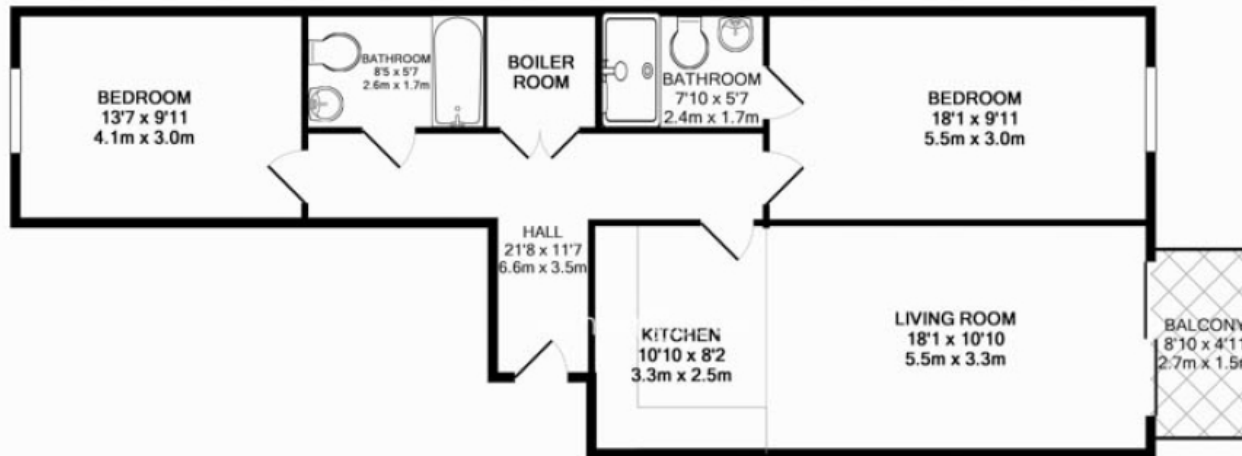

# Boulevard Drive, Colindale, NW9

£400 per week, £1,733 per month + fees

www.benhams.com

20CH.NW9  
 TOTAL APPROX. FLOOR AREA 846 SQ.FT. (78.6 SQ.M.)  
 Whilst every attempt has been made to ensure the accuracy of the floor plan contained here, measurements of doors, windows, rooms and any other items are approximate and no responsibility is taken for any error, omission, or mis-statement. This plan is for illustrative purposes only and should be used as such by any prospective purchaser. The services, systems and appliances shown have not been tested and no guarantee as to their operability or efficiency can be given  
 Made with Metropix ©2016