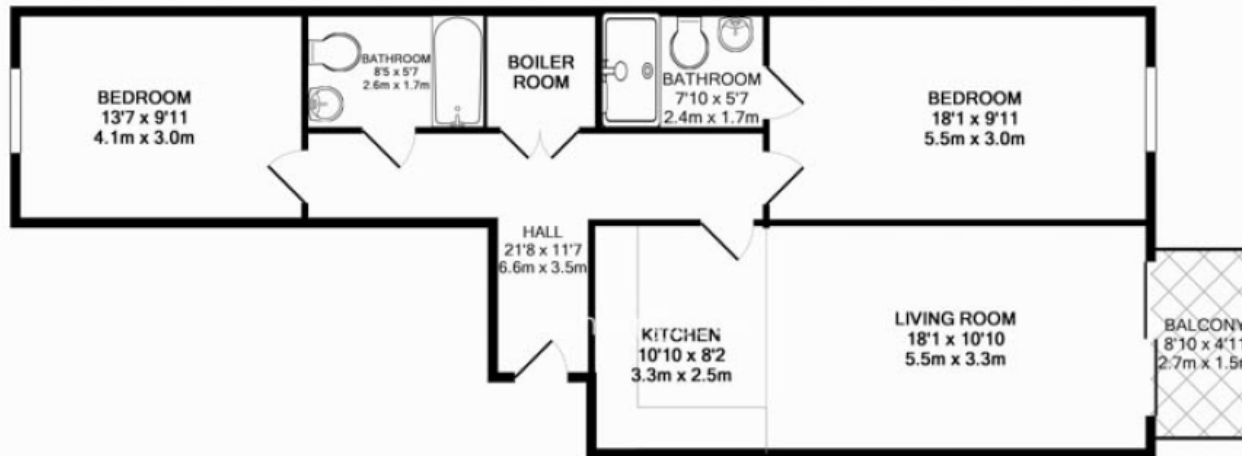

Benham & Reeves

Boulevard Drive, Colindale, NW9

£400 per week, £1,733 per month + fees

www.benhams.com

20CH.NW9
 TOTAL APPROX. FLOOR AREA 846 SQ.FT. (78.6 SQ.M.)
 Whilst every attempt has been made to ensure the accuracy of the floor plan contained here, measurements of doors, windows, rooms and any other items are approximate and no responsibility is taken for any error, omission, or mis-statement. This plan is for illustrative purposes only and should be used as such by any prospective purchaser. The services, systems and appliances shown have not been tested and no guarantee as to their operability or efficiency can be given.
 Made with Metropix ©2016