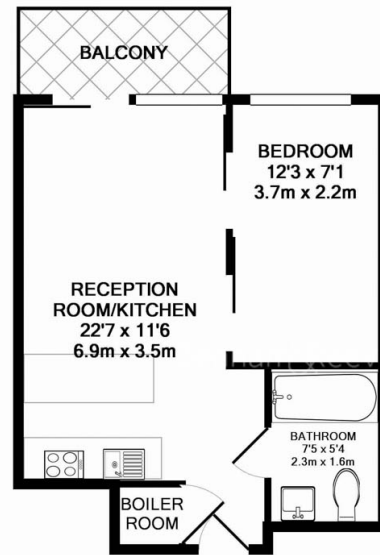

Benham & Reeves

East Drive, Colindale, NW9

£358 per week, £1,550 per month + fees

www.benhams.com

24EH.BP.NW9
TOTAL APPROX. FLOOR AREA 329 SQ.FT. (30.6 SQ.M.)

Whilst every attempt has been made to ensure the accuracy of the floor plan contained here, measurements of doors, windows, rooms and any other items are approximate and no responsibility is taken for any error, omission, or mis-statement. This plan is for illustrative purposes only and should be used as such by any prospective purchaser. The services, systems and appliances shown have not been tested and no guarantee as to their operability or efficiency can be given
Made with Metropix ©2017