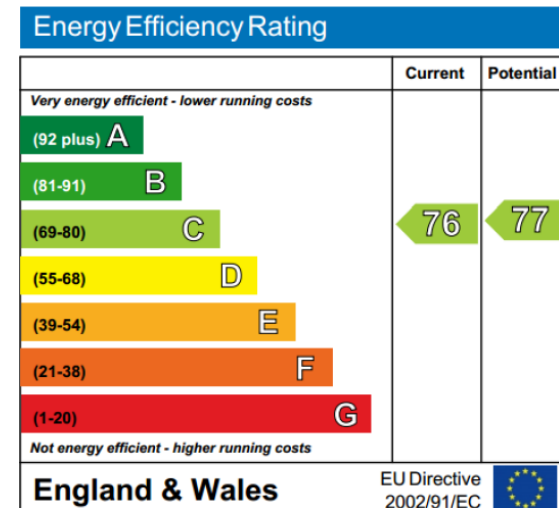

Benham & Reeves

East Drive, Colindale, NW9

£358 per week, £1,550 per month + fees

www.benhams.com

24EH.BP.NW9
TOTAL APPROX. FLOOR AREA 329 SQ.FT. (30.6 SQ.M.)

Whilst every attempt has been made to ensure the accuracy of the floor plan contained here, measurements of doors, windows, rooms and any other items are approximate and no responsibility is taken for any error, omission, or mis-statement. This plan is for illustrative purposes only and should be used as such by any prospective purchaser. The services, systems and appliances shown have not been tested and no guarantee as to their operability or efficiency can be given
Made with Metropix ©2017